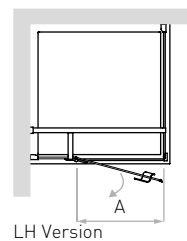

Door position and opening

Code 1	Code 2	Extension range (cm)	Side (cm)	Opening A (cm)
32003663		67-70	70	
32003665		72-75	75	
32003667		77-80	80	
32003669		87-90	90	
32003671		97-100	100	
32003673		117-120	120	
32003675		137-140	140	
32003677		157-160	160	
32003679		167-170	170	
	32002024	67-70	70	45
	32002026	72-75	75	45
	32002028	77-80	80	55
	32002030	82-85	85	55
	32002032	87-90	90	55
	32002034	92-95	95	55
	32002036	97-100	100	65
	32002038	102-105	105	65
	32002040	107-110	110	65
	32002042	112-115	115	65
	32002044	117-120	120	65

ORDER ONE CODE PER SIDE

11.2018