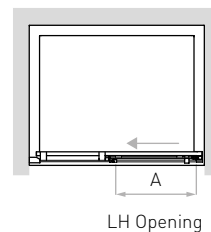

Door position and opening

Code	Extension range (cm)	Side (cm)	Opening A (cm)
32002086	97.5-102	100	40
32002088	102.5-107	105	40
32002090	107.5-112	110	40
32002092	112.5-117	115	40
32002094	117.5-122	120	50
32002096	122.5-127	125	50
32002098	127.5-132	130	50
32002100	132.5-137	135	50
32002102	137.5-142	140	60
32002104	142.5-147	145	60
32002106	147.5-152	150	60
32002108	152.5-157	155	60
32002110	157.5-162	160	70
32002112	162.5-167	165	70
32003754	167.5-172	170	70
32003756	177.5-182	180	80

ORDER ONE CODE TO RECEIVE ENTIRE SHOWER ENCLOSURE

03.2018