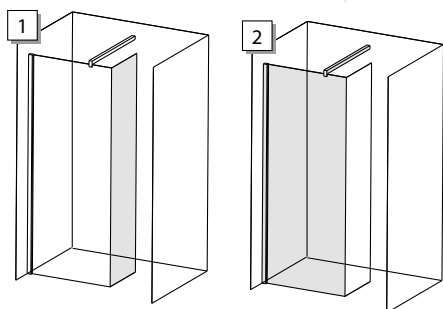

Door position and opening

Code 1	Code 2	Extension range (cm)	Tray
32004665		40	
	32004700	67.5-69.5	70
	32004702	77.5-79.5	80
	32004704	87.5-89.5	90
	32004706	97.5-99.5	100
	32004708	117.5-119.5	120
	32004710	137.5-139.5	140

Door position and opening