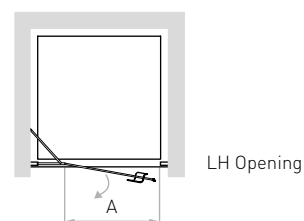

Shower enclosure with 1 LH hinged door and fixed element H.196 cm

METRON
Configuration No.

046

Door position and opening

Code	Extension range (cm)	Side (cm)	Opening A (cm)
32002064	73.5-78	75	45
32002066	78.5-83	80	45
32002068	83.5-88	85	55
32002070	88.5-93	90	55
32002072	93.5-98	95	55
32002074	98.5-103	100	65
32002076	103.5-108	105	65
32002078	108.5-113	110	55
32002080	113.5-118	115	65
32002082	118.5-123	120	65
32002084	123.5-128	125	65

ORDER ONE CODE TO RECEIVE ENTIRE SHOWER ENCLOSURE