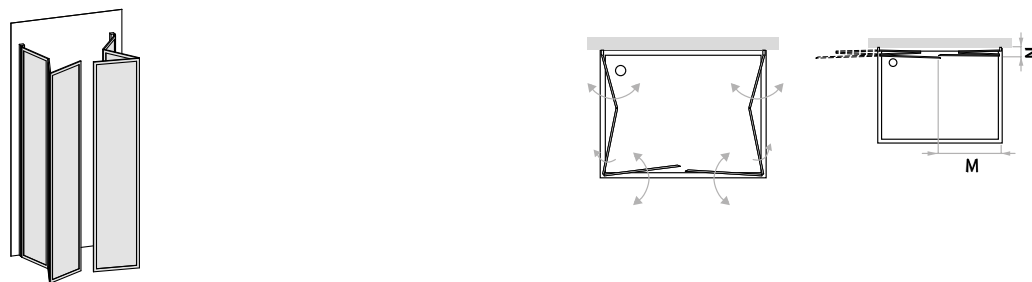

Wall with folding doors H.190 cm

The photo is only representative of the shower enclosure - all other elements are purely decorative

03.2018

SCAVOLINI

17

Door position and opening

Code	Shower tray size (cm)	Size (N)	Size (M)
Only available in Plexiglas			
32003058	70x70	12 cm	35 cm
32003059	75x75	12 cm	38 cm
32003060	80x80	12 cm	40 cm
32003061	85x85	12 cm	43 cm
32003062	90x90	12 cm	45 cm
32003063	70x90	12 cm	45 cm