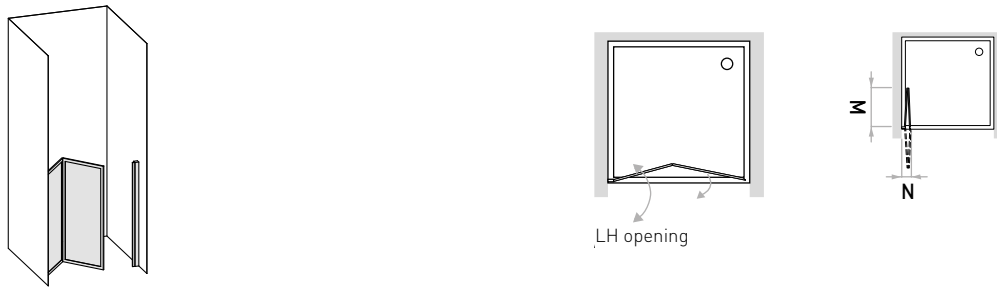

Chrome-finish non-drip edging kit

32003657

ORDER ONE CODE TO RECEIVE ENTIRE SHOWER ENCLOSURE

Door position and opening

Code	Extension range (cm)	Side (cm)	Size (N)	Size (M)
Available in Transparent glass and Plexiglas				
32002993	68-73	70	10 cm	33 cm
32002995	73-78	75	10 cm	35 cm
32002997	78-83	80	10 cm	38 cm
32002999	83-88	85	10 cm	40 cm
32003001	88-93	90	10 cm	43 cm
Only available in Plexiglas				
32003003	93-98	95	10 cm	45 cm
32003005	98-103	100	10 cm	48 cm
32003007	103-108	105	10 cm	50 cm
32003009	108-113	110	10 cm	53 cm
32003011	113-118	115	10 cm	55 cm
32003013	118-123	120	10 cm	58 cm