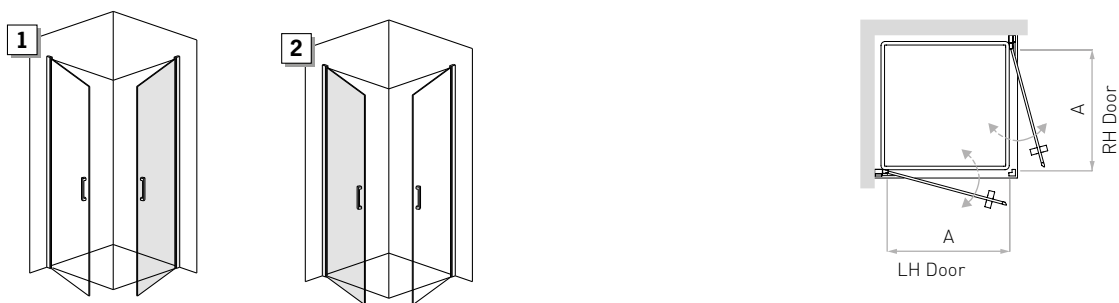

Square-rectangular corner with hinged doors H.200 cm

The photo is only representative of the shower enclosure - all other elements are purely decorative

03.2018

KODE

Door position and opening

Code 1	Code 2	Extension range (cm)	Side	Opening A (cm)
32003933	32003934	67.5-69.5	70	60
32003935	32003936	70-72	72	62
32003937	32003938	72.5-74.5	75	65
32003939	32003940	77.5-79.5	80	70
32003941	32003942	82.5-84.5	85	75
32003943	32003944	87.5-89.5	90	80
32003945	32003946	92.5-94.5	95	85
32003947	32003948	97.5-99.5	100	90