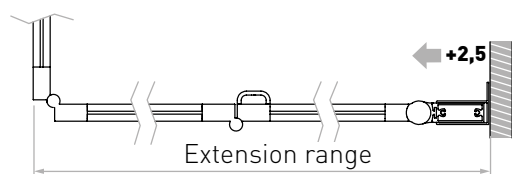

STANDARD EXTENSION RANGE

SIZE WITH NON-DRIP EDGING