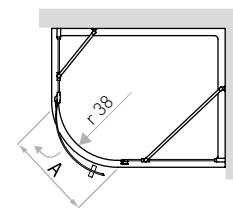

LH Opening

RH installation

Code	Extension range (cm)	Tray	Opening A (cm)
32004044	87.5-89.5x67.5-69.5	70x90	46
32004048	89.5-91.5x69.5-71.5	72x90	46
32004052	92.5-94.5x72.5-74.5	75x95	46
32004056	97.5-99.5-77.5x79.5	80x100	46
32004060	117.5-119.5x77.5-79.5	80x120	46
32004064	117.5-119.5x77.5-79.5	90x120	46

ORDER ONE CODE TO RECEIVE ENTIRE SHOWER ENCLOSURE

03.2018

KODE

SCAVOLINI

69