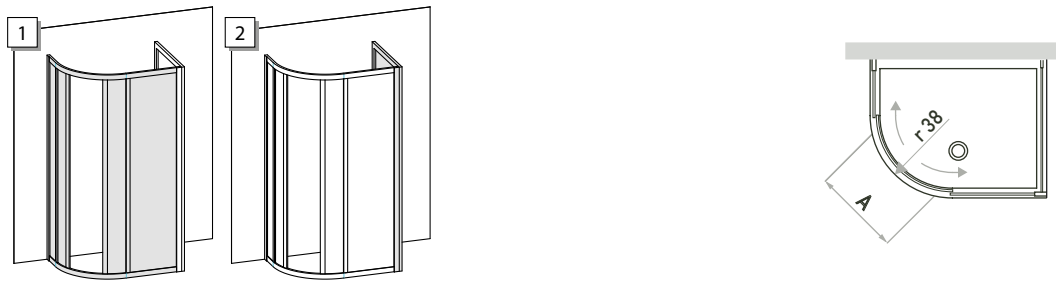

Door position and opening

Code 1	Code 2	Extension range (cm)	Side (cm)	Opening A (cm)
Available in Transparent glass and Plexiglas				
	32003193	20-26	25	
	32003195	26-32	30	
	32003197	32.5-38.5	35	
	32003199	38.5-44.5	40	
	32003201	44.5-50.5	47	
	32003203	46.5-52.5	50	
	32003205	52.5-58.5	55	
	32003207	62.5-68.5	65	
	32003209	68-74	70	
	32003211	74-80	75	
	32003213	80-86	85	
	32003215	86-92	90	
32003118		67-70x87-90	90x70	44.5
32003120		72-75x92-95	95x75	54.5
32003122		77-80x97-100	100x80	40.5
32003124		117-120x77-80	120x80	40.5

ORDER ONE CODE PER SIDE