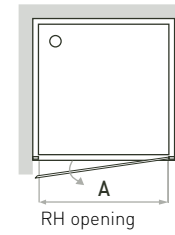

Shower enclosure with 1 LH hinged door opening towards the right and one RH fixed element H.185 cm

METRON
Configuration No.

112

Door position and opening

Code 1	Code 2	Extension range (cm)	Side (cm)	Opening A (cm)
Available in Transparent glass and Plexiglas				
	32003193	20-26	25	
	32003195	26-32	30	
	32003197	32.5-38.5	35	
	32003199	38.5-44.5	40	
	32003201	44.5-50.5	47	
	32003203	46.5-52.5	50	
	32003205	52.5-58.5	55	
	32003207	62.5-68.5	65	
	32003209	68-74	70	
	32003211	74-80	75	
	32003213	80-86	85	
	32003215	86-92	90	
32003165		64-70	65	52
32003167		70-76	75	58
32003169		76-82	80	64
32003171		82-88	85	70
32003173		88-94	90	76
32003175		94-100	95	82
32003177		100-106	100	88

ORDER ONE CODE PER SIDE

03.2018

SCAVOLINI

149