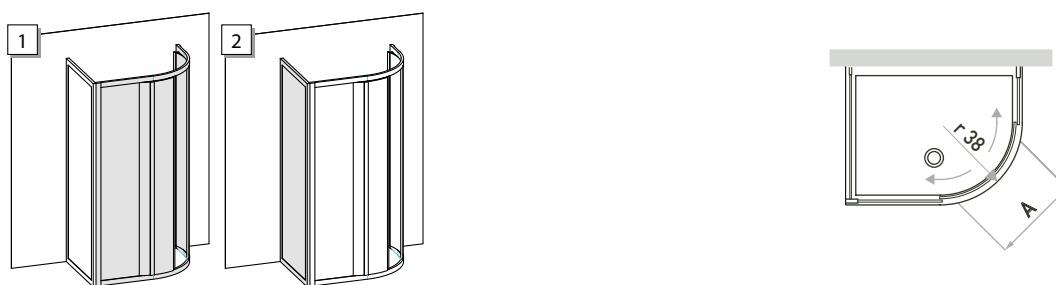

Door position and opening

Code 1	Code 2	Extension range (cm)	Side (cm)	Opening A (cm)
Available in Transparent glass and Plexiglas				
	32003194	20-26	25	
	32003196	26-32	30	
	32003198	32.5-38.5	35	
	32003200	38.5-44.5	40	
	32003202	44.5-50.5	47	
	32003204	46.5-52.5	50	
	32003206	52.5-58.5	55	
	32003208	62.5-68.5	65	
	32003210	68-74	70	
	32003212	74-80	75	
	32003214	80-86	85	
	32003216	86-92	90	
32003117		67-70x87-90	90x70	44.5
32003119		72-75x92-95	95x75	54.5
32003121		77-80x97-100	100x80	40.5
32003123		117-120x77-80	120x80	40.5

ORDER ONE CODE PER SIDE

03.2018