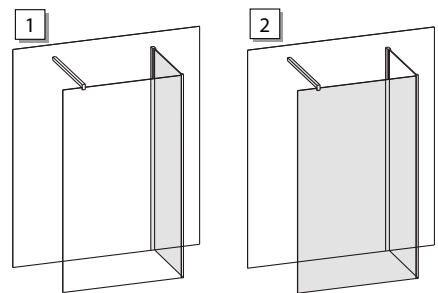

Shower enclosure with LH opening with plus, RH fixed side

METRON
Configuration No.

075

Door position and opening

Code 1	Code 2	Extension range (cm)	Tray
32004687		67.5-69.5	70
32004688		72.5-74.5	75
32004689		77.5-79.5	80
32004690		82.5-84.5	85
32004691		87.5-89.5	90
32004692		92.5-94.5	95
32004693		97.5-99.5	100
	32004675	87.5-89.5	90
	32004676	97.5-99.5	100
	32004677	117.5-119.5	120
	32004678	137.5-139.5	140

ORDER ONE CODE PER SIDE

03.2018

KODE

SCAVOLINI

133