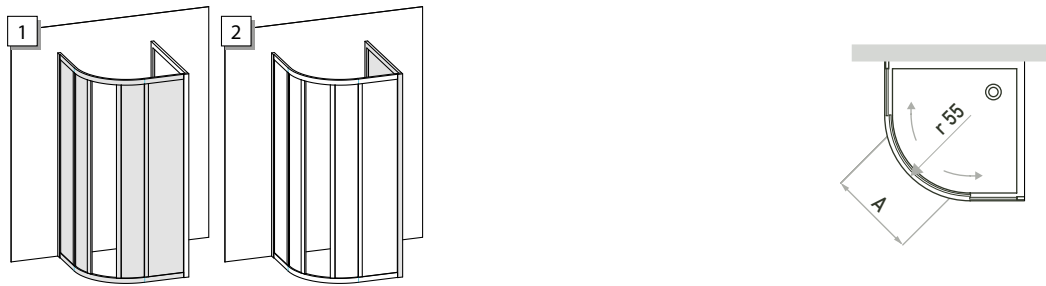

*Adaptable for trays with a radius of 38 cm

ORDER ONE CODE PER SIDE

03.2018

Door position and opening

Code 1	Code 2	Extension range (cm)	Side (cm)	Opening A (cm)
Available in Transparent glass and Plexiglas				
	32003193	20-26	25	
	32003195	26-32	30	
	32003197	32.5-38.5	35	
	32003199	38.5-44.5	40	
	32003201	44.5-50.5	47	
	32003203	46.5-52.5	50	
	32003205	52.5-58.5	55	
	32003207	62.5-68.5	65	
	32003209	68-74	70	
	32003211	74-80	75	
	32003213	80-86	85	
	32003215	86-92	90	
32003114		77-80	80x80	44.5
32003115		87-90	90x90	54.5
32003116*		72-75	75x75	40.5