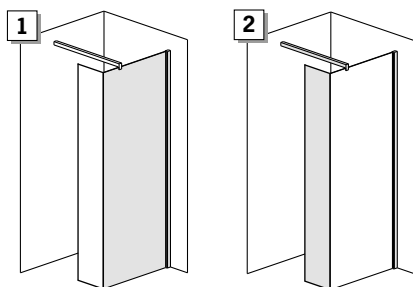

Code 1	Code 2	Extension range (cm)	Tray (cm)
32004701		40	
32004703		67.5-69.5	70
32004705		77.5-79.5	80
32004707		87.5-89.5	90
32004709		97.5-99.5	100
32004711		117.5-119.5	120
	32004666	137.5-139.5	140

*50° adjustment possible

ORDER ONE CODE PER SIDE

03.2018

KODE