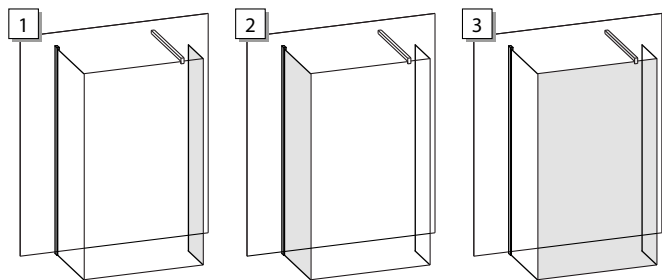

Door position and opening

Code 1	Code 2	Code 3	Extension range (cm)	Tray
32004665			40	
	32004687		67.5-69.5	70
	32004688		72.5-74.5	75
	32004689		77.5-79.5	80
	32004690		82.5-84.5	85
	32004691		87.5-89.5	90
	32004692		92.5-94.5	95
	32004693		97.5-99.5	100
		32004679	87.5-89.5	90
		32004681	97.5-99.5	100
		32004683	117.5-119.5	120
		32004685	137.5-139.5	140