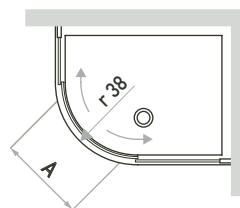

Shower enclosure with 2 sliding doors H.185 cm

METRON
Configuration No.

094

Door position and opening

Adaptable for trays with a radius of 38 cm