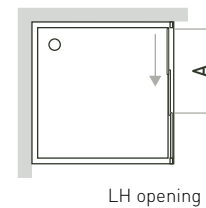

Shower enclosure with 2 LH sliding doors opening towards the left and one LH fixed element H.185 cm

METRON
Configuration No.

105

Door position and opening

LH opening

Code 1	Code 2	Extension range (cm)	Side (cm)	Opening A (cm)
Available in Transparent glass and Plexiglas				
	32003194	20-26	25	
	32003196	26-32	30	
	32003198	32.5-38.5	35	
	32003200	38.5-44.5	40	
	32003202	44.5-50.5	47	
	32003204	46.5-52.5	50	
	32003206	52.5-58.5	55	
	32003208	62.5-68.5	65	
	32003210	68-74	70	
	32003212	74-80	75	
	32003214	80-86	85	
	32003216	86-92	90	
32003142		70-76	75	38
32003144		76-82	80	42
32003146		82-88	85	46
32003148		88-94	90	50
32003150		94-100	95	54
32003152		100-106	105	58
32003154		106-112	110	62
32003156		112-118	115	66
32003158		118-124	120	70
32003160		124-130	125	74
32003162		130-136	135	78
32003164		136-142	140	82

ORDER ONE CODE PER SIDE

03.2018

SCAVOLINI

163