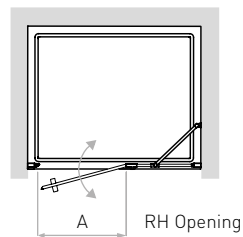

Door position and opening

Code	Extension range (cm)	Side	Opening A (cm)
32004085	77.5-81	80	48
32004087	82.5-86	85	53
32004089	87.5-91	90	53
32004091	92.5-96	95	58
32004093	97.5-101	100	58
32004095	102.5-106	105	63
32004097	107.5-111	110	63
32004099	112.5-116	115	68
32004101	117.5-121	120	68
32004103	122.5-126	125	73
32004105	127.5-131	130	73
32004107	132.5-136	135	78
32004109	137.5-141	140	78

ORDER ONE CODE TO RECEIVE ENTIRE SHOWER ENCLOSURE