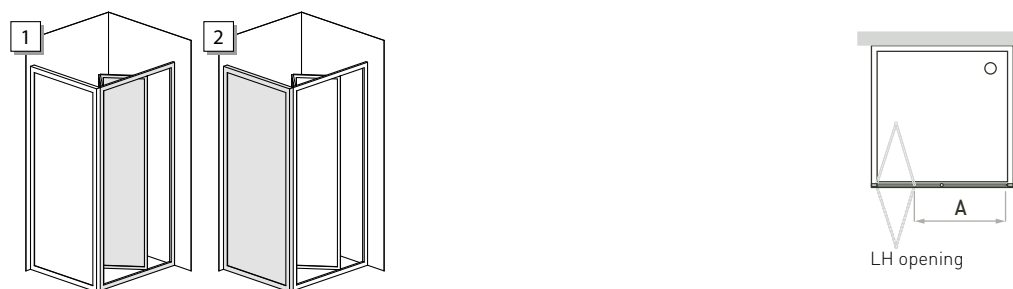

Door position and opening

Code 1	Code 2	Extension range (cm)	Side (cm)	Opening A (cm)
Available in Transparent glass and Plexiglas				
	32003194	20-26	25	
	32003196	26-32	30	
	32003198	32.5-38.5	35	
	32003200	38.5-44.5	40	
	32003202	44.5-50.5	47	
	32003204	46.5-52.5	50	
	32003206	52.5-58.5	55	
	32003208	62.5-68.5	65	
Available in all finishes				
	32003210	68-74	70	
	32003212	74-80	75	
	32003214	80-86	85	
	32003216	86-92	90	
32003180		64-70	65	41
32003182		70-76	75	47
32003184		76-82	80	52
32003186		82-88	85	59
32003188		88-94	90	65
32003190		94-100	95	71
32003192		100-106	100	77

ORDER ONE CODE PER SIDE

03.2018