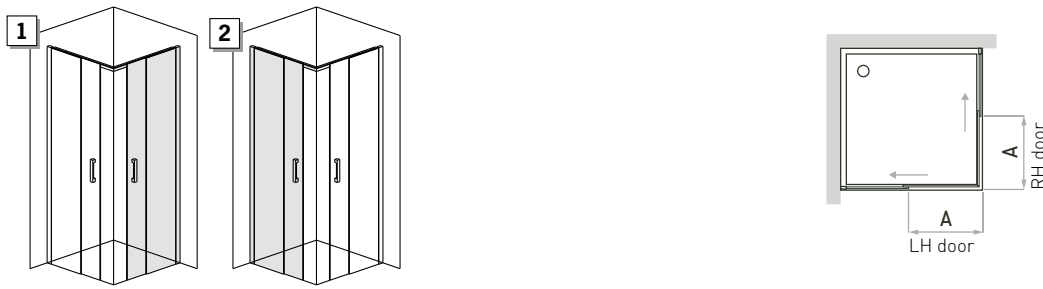

Door position and opening

Code 1	Code 2	Extension range (cm)	Side (cm)	Opening A (cm)
Available in Transparent glass and Plexiglas				
32003086	32003087	65-68	65	27
Available in all finishes				
32003088	32003089	68-71	70	29
32003090	32003091	72-75	75	31
32003092	32003093	76-79	78	33
32003094	32003095	80-83	80	35
32003096	32003097	84-87	85	37
32003098	32003099	88-91	90	39
32003100	32003101	96-99	98	43
32003102	32003103	116-119	118	53

ORDER ONE CODE PER SIDE