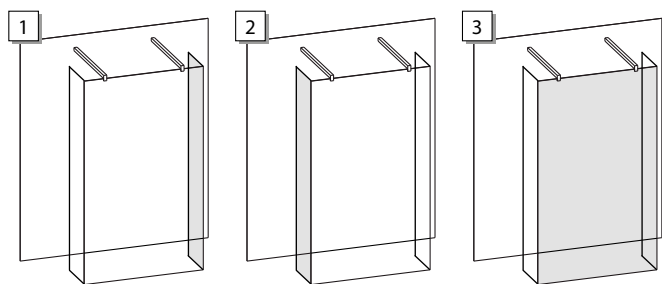

Door position and opening

Code 1	Code 2	Code 3	Extension range (cm)	Tray
32004665			40	
	32004666		40	
		32004671	86.5	90
		32004672	96.5	100
		32004673	116.5	120
		32004674	136.5	140

Door position and opening