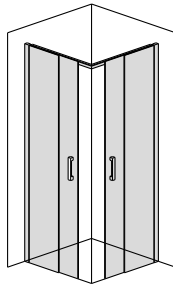

03.2018

SCAVOLINI

139

Door position and opening

Code	Extension range (cm)	Shower tray size (cm)	Opening A (cm)
32002811	67-79.5 cm (10+2.5cm)	70x70	34
32002812	77-89.5 cm (10+2.5cm)	80x80	40
32002813	67-79.5 cm (10+2.5cm)	70x80	37