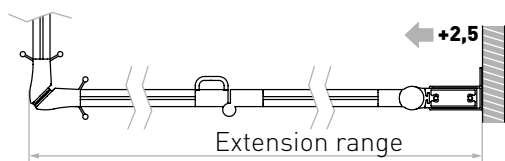

STANDARD EXTENSION RANGE

SIZE WITH NON-DRIP EDGING