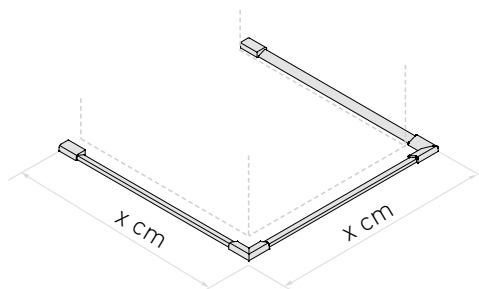

Recommended to improve water-tightness.
 The kit can also be ordered subsequently to installation.
 Cutting should take place on site.

Wall

Corner

Niche

With the non-drip edging, the shower enclosure size increases by 1.4 cm