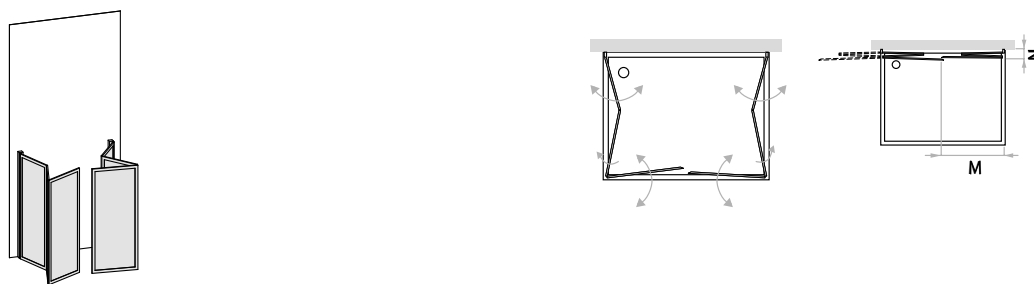

Door position and opening

Code	Shower tray size (cm)	Size (N)	Size (M)
Only available in Plexiglas			
32003064	70x70	12 cm	35 cm
32003065	75x75	12 cm	38 cm
32003066	80x80	12 cm	40 cm
32003067	85x85	12 cm	43 cm
32003068	90x90	12 cm	45 cm
32003069	70x90	12 cm	45 cm

Chrome-finish non-drip edging kit

32003658

ORDER ONE CODE TO RECEIVE ENTIRE SHOWER ENCLOSURE