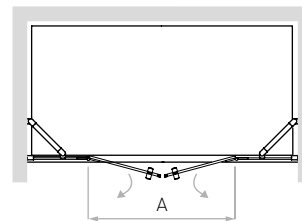

Door position and opening

Code	Extension range (cm)	Side (cm)	Opening A (cm)
32001432	116-120	120	70
32001433	121-125	125	70
32001434	126-130	130	75
32001435	131-135	135	75
32001436	136-140	140	80
32001437	141-145	145	80
32001438	146-150	150	85
32001439	151-155	155	85
32001440	156-160	160	90
32001441	161-165	165	90
32001442	166-170	170	95
32001443	171-175	175	95
32001444	176-180	180	100

ORDER ONE CODE TO RECEIVE ENTIRE SHOWER ENCLOSURE