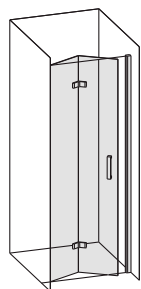

Door position and opening

LH Opening