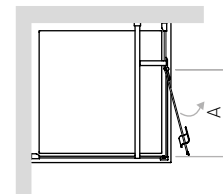

ORDER ONE CODE PER SIDE

JOY

Square-rectangular corner with hinged door H.196 cm

The photo is only representative of the shower enclosure - all other elements are purely decorative

03.2018

Door position and opening