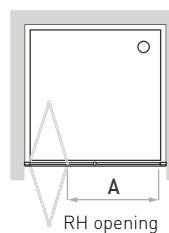

Code	Extension range (cm)	Side (cm)	Opening A (cm)
Available in all finishes			
32003180	64-70	65	27
32003182	70-76	75	30
32003184	76-82	80	33
32003186	82-88	85	36
32003188	88-94	90	39
32003190	94-100	95	42
32003192	100-106	100	45

ORDER ONE CODE TO RECEIVE ENTIRE SHOWER ENCLOSURE