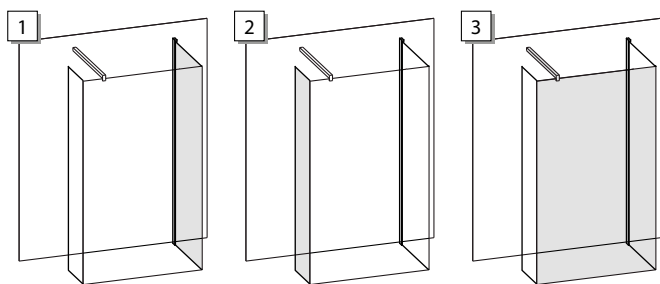

Door position and opening

Code 1	Code 2	Code 3	Extension range (cm)	Tray
32004687			67.5-69.5	70
32004688			72.5-74.5	75
32004689			77.5-79.5	80
32004690			82.5-84.5	85
32004691			87.5-89.5	90
32004692			92.5-94.5	95
32004693			97.5-99.5	100
	32004666		40	
		32004680	87.5-89.5	90
		32004680	97.5-99.5	100
		32004682	117.5-119.5	120
		32004684	137.5-139.5	140

ORDER ONE CODE PER SIDE

03.2018