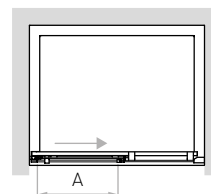

ORDER ONE CODE TO RECEIVE ENTIRE SHOWER ENCLOSURE

JOY

Niche with sliding door H.196 cm

The photo is only representative of the shower enclosure - all other elements are purely decorative

03.2018

Door position and opening