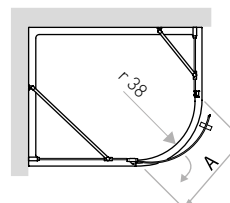

LH Opening

LH installation

Code	Extension range (cm)	Tray	Opening A
32004046	87.5-89.5x67.5-69.5	70x90	46
32004050	89.5-91.5x69.5-71.5	72x90	46
32004054	92.5-94.5x72.5-74.5	75x95	46
32004058	97.5-99.5-77.5x79.5	80x100	46
32004062	117.5-119.5x77.5-79.5	80x120	46
32004066	117.5-119.5x77.5-79.5	90x120	46

ORDER ONE CODE TO RECEIVE ENTIRE SHOWER ENCLOSURE