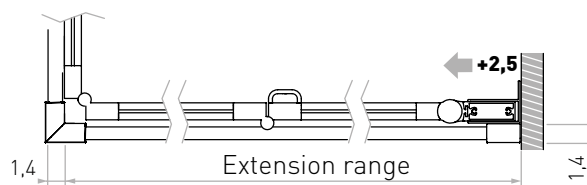

STANDARD EXTENSION RANGE

SIZE WITH NON-DRIP EDGING