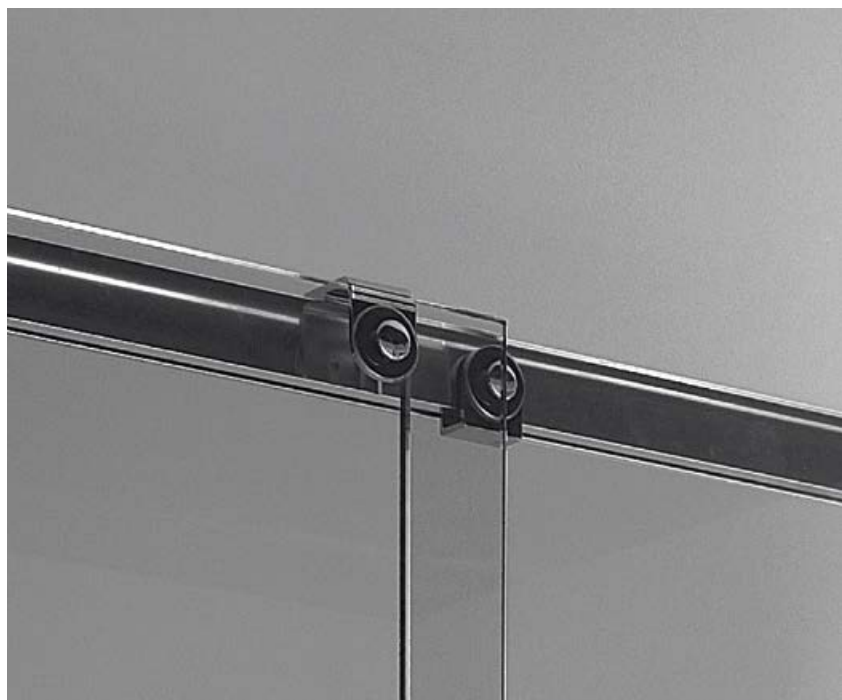

HINGES

In polished chrome-finish metal

Flush with the glass inside the enclosure

180° opening door

SLIDING SYSTEM

Concealed on adjustable ball casters,
positioned on the rear wall of the shower enclosure

OPTIONAL
Glass door protection treatment