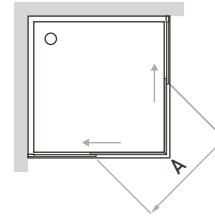

Door position and opening

Code	Extension range (cm)	Shower tray size (cm)	Opening A (cm)
32002811	67-79.5 cm (10+2.5cm)	70x70	34
32002812	77-89.5 cm (10+2.5cm)	80x80	40
32002813	67-79.5 cm (10+2.5cm)	70x80	37

ORDER ONE CODE TO RECEIVE ENTIRE SHOWER ENCLOSURE