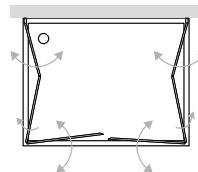

Door position and opening

Code	Shower tray size (cm)	Size (N)	Size (M)
Only available in Plexiglas			
32003255	70x70	12 cm	35 cm
32003256	75x75	12 cm	38 cm
32003257	80x80	12 cm	40 cm
32003258	85x85	12 cm	43 cm
32003259	90x90	12 cm	45 cm
32003260	70x90	12 cm	45 cm

Chrome-finish non-drip edging kit

32003658

The shower wall with stacked doors also includes an additional handle

ORDER ONE CODE TO RECEIVE ENTIRE SHOWER ENCLOSURE

03.2018