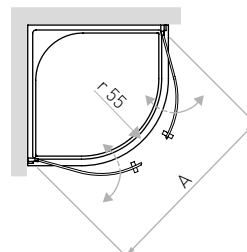

Door position and opening

Adaptable for trays with a radius of 55 cm

Code	Extension range (cm) for 80 cm tray	Extension range (cm) for 90 cm tray	Opening A (cm)
32004029	77.5 - 79.5		98
32004030		87.5 - 89.5	112

ORDER ONE CODE TO RECEIVE ENTIRE SHOWER ENCLOSURE