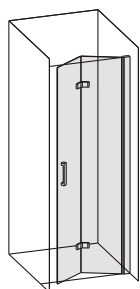

Door position and opening

Code	M	N	Extension range (cm)	Side (cm)	Opening A (cm)
32000943	25 cm	10 cm	58-61	60	50
32000945	27.5 cm	10 cm	60.5-63.5	62.5	52.5
32000947	27.5 cm	10 cm	63-66	65	55
32000949	30 cm	10 cm	65.5-68.5	67.5	57.5
32000951	30 cm	10 cm	68-71	70	60
32000953	32.5 cm	10 cm	70.5-73.5	72.5	62.5
32000955	32.5 cm	10 cm	73-76	75	65
32000957	35 cm	10 cm	75.5-78.5	77.5	67.5
32000959	35 cm	10 cm	78-81	80	70
32000961	37.5 cm	10 cm	80.5-83.5	82.5	72.5
32000963	37.5 cm	10 cm	83-86	85	75
32000965	40 cm	10 cm	85.5-88.5	87.5	77.5
32000967	40 cm	10 cm	88-91	90	80
32000969	42.5 cm	10 cm	90.5-93.5	92.5	82.5
32000971	42.5 cm	10 cm	93-96	95	85
32000973	45 cm	10 cm	95.5-98.5	97.5	87.5
32000975	45 cm	10 cm	98-101	100	90
32000977	47.5 cm	10 cm	100.5-103.5	102.5	92.5
32000979	47.5 cm	10 cm	103-106	105	95
32000981	50 cm	10 cm	105.5-108.5	107.5	97.5
32000983	50 cm	10 cm	108-111	110	100
32000985	52.5 cm	10 cm	110.5-113.5	112.5	102.5
32000987	52.5 cm	10 cm	113-116	115	105
32000989	55 cm	10 cm	115.5-118.5	117.5	107.5
32000991	55 cm	10 cm	118-121	120	110

ORDER ONE CODE TO RECEIVE ENTIRE SHOWER ENCLOSURE