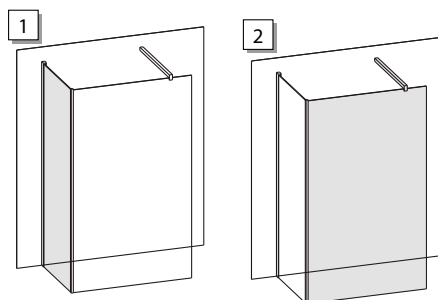

Shower enclosure, RH opening, LH fixed side

METRON
Configuration No.

074

Door position and opening

Code 1	Code 2	Extension range (cm)	Tray
32004687		67.5-69.5	70
32004688		72.5-74.5	75
32004689		77.5-79.5	80
32004690		82.5-84.5	85
32004691		87.5-89.5	90
32004692		92.5-94.5	95
32004693		97.5-99.5	100
	32004675	87.5-89.5	90
	32004676	97.5-99.5	100
	32004677	117.5-119.5	120
	32004678	137.5-139.5	140