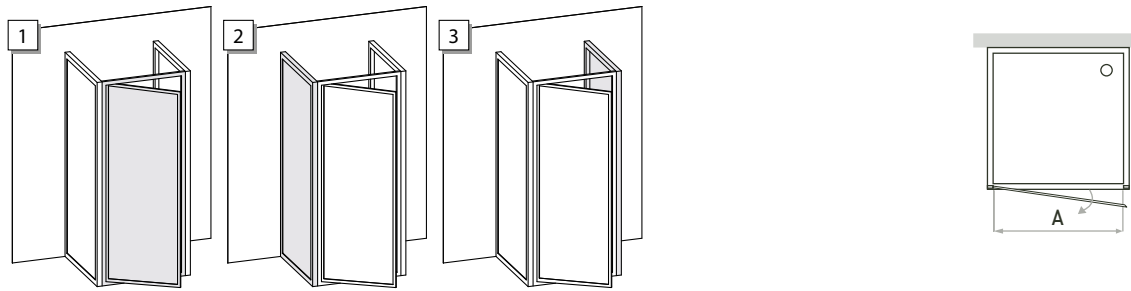

Door position and opening

Code 1	Code 2	Code 3	Extension range (cm)	Side (cm)	Opening A (cm)
Available in Transparent glass and Plexiglas					
	32003194	32003193	20-26	25	
	32003196	32003195	26-32	30	
	32003198	32003197	32.5-38.5	35	
	32003200	32003199	38.5-44.5	40	
	32003202	32003201	44.5-50.5	47	
	32003204	32003203	46.5-52.5	50	
	32003206	32003205	52.5-58.5	55	
	32003208	32003207	62.5-68.5	65	
	32003210	32003209	68-74	70	
	32003212	32003211	74-80	75	
	32003214	32003213	80-86	85	
	32003216	32003215	86-92	90	
32003166			64-70	65	52
32003168			70-76	75	58
32003170			76-82	80	64
32003172			82-88	85	70
32003174			88-94	90	76
32003176			94-100	95	82
32003178			100-106	100	88

ORDER ONE CODE PER SIDE

03.2018