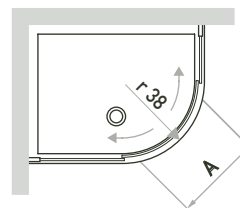

Shower enclosure with 2 sliding doors H.185 cm

METRON
Configuration No.

093

Door position and opening

Adaptable for trays with a radius of 38 cm