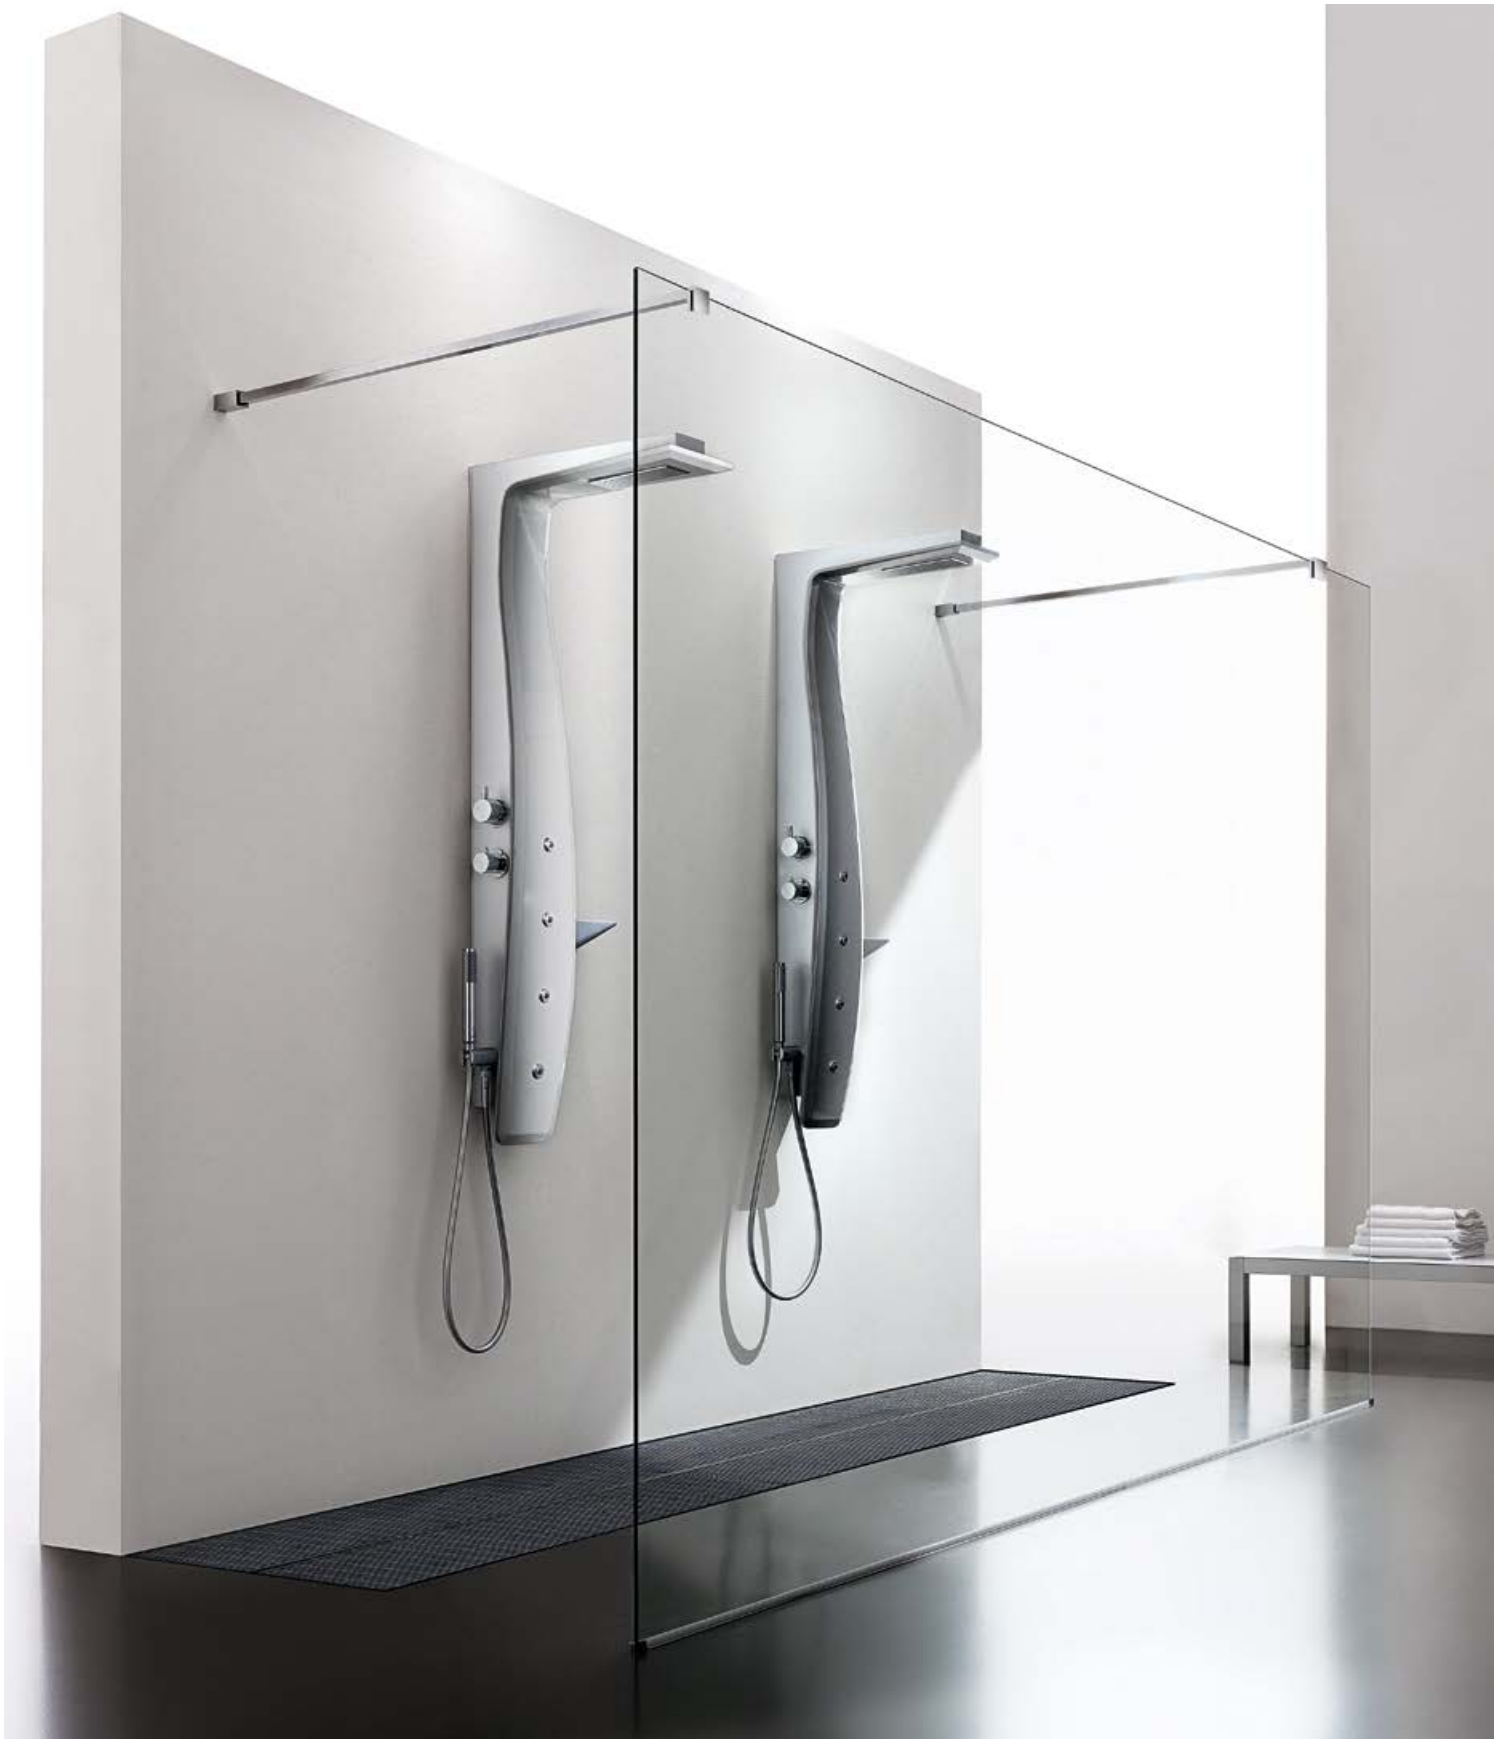

ORDER ONE CODE PER SIDE

03.2018

JOY

Wall - Screen doors H.205 cm

The photo is only representative of the shower enclosure - all other elements are purely decorative

03.2018

Door position and opening

LH and RH opening