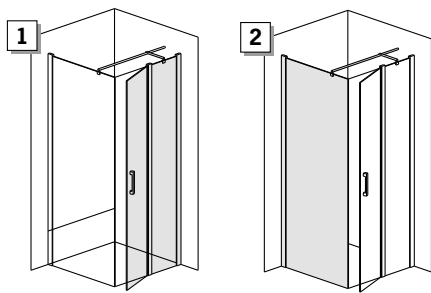

ORDER ONE CODE PER SIDE

JOY

Square-rectangular corner with hinged door H.196 cm

The photo is only representative of the shower enclosure - all other elements are purely decorative

03.2018

Door position and opening