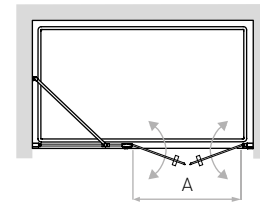

Door position and opening

RH Opening

Code	Extension range (cm)	Side	Opening A (cm)
32004185	97.5-101.5	100	60
32004187	102.5-106.5	105	60
32004189	107.5-111.5	110	60
32004191	112.5-116.5	115	60
32004193	117.5-121.5	120	65
32004195	122.5-126.5	125	65
32004197	127.5-131.5	130	65
32004199	132.5-136.5	135	70
32004201	137.5-141.5	140	75
32004203	142.5-146.5	145	80
32004205	147.5-151.5	150	85
32004207	152.5-156.5	155	90
32004209	157.5-161.5	160	95

ORDER ONE CODE TO RECEIVE ENTIRE SHOWER ENCLOSURE