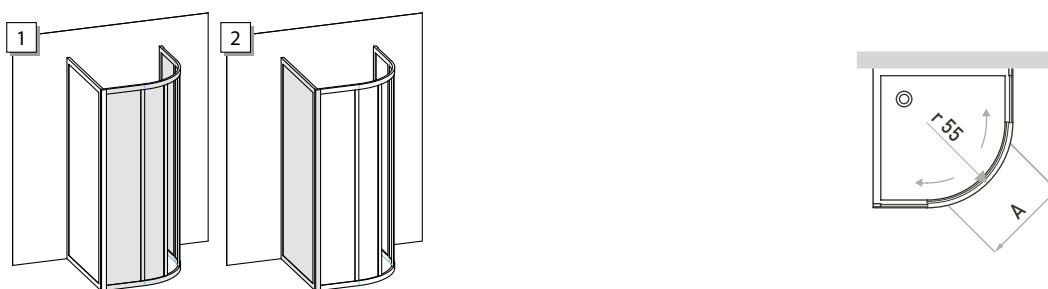

Door position and opening

Code 1	Code 2	Extension range (cm)	Side (cm)	Opening A (cm)
Available in Transparent glass and Plexiglas				
	32003194	20-26	25	
	32003196	26-32	30	
	32003198	32.5-38.5	35	
	32003200	38.5-44.5	40	
	32003202	44.5-50.5	47	
	32003204	46.5-52.5	50	
	32003206	52.5-58.5	55	
	32003208	62.5-68.5	65	
	32003210	68-74	70	
	32003212	74-80	75	
	32003214	80-86	85	
	32003216	86-92	90	
32003114		77-80	80x80	44.5
32003115		87-90	90x90	54.5
32003116*		72-75	75x75	40.5

*Adaptable for trays with a radius of 38 cm

ORDER ONE CODE PER SIDE

03.2018