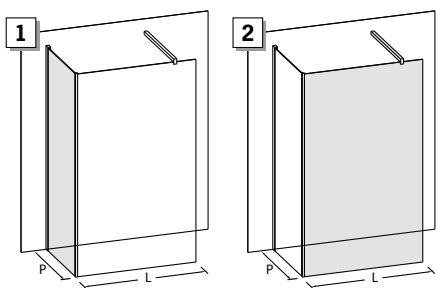

Door position and opening

Code 1	Code 2	Extension range	Width (cm)	Tray (cm)
	32001985	84-86	84	90
	32001986	94-96	94	100
	32001987	114-116	114	120
	32001988	134-136	134	140
	32001989	154-156	154	160
	32001990	164-166	164	170
32001981		67-70	67	70
32001982		72-75	72	75
32001983		77-80	77	80
32001984		87-90	87	90

ORDER ONE CODE PER SIDE

03.2018