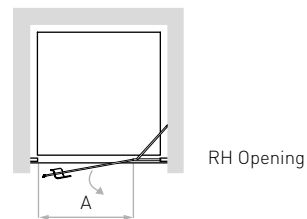

Shower enclosure with 1 RH hinged door and fixed element H.196 cm

METRON
Configuration No.

045

Door position and opening

Code	Extension range (cm)	Side (cm)	Opening A (cm)
32002063	73.5-78	75	45
32002065	78.5-83	80	45
32002067	83.5-88	85	55
32002069	88.5-93	90	55
32002071	93.5-98	95	55
32002073	98.5-103	100	65
32002075	103.5-108	105	65
32002077	108.5-113	110	55
32002079	113.5-118	115	65
32002081	118.5-123	120	65
32002083	123.5-128	125	65