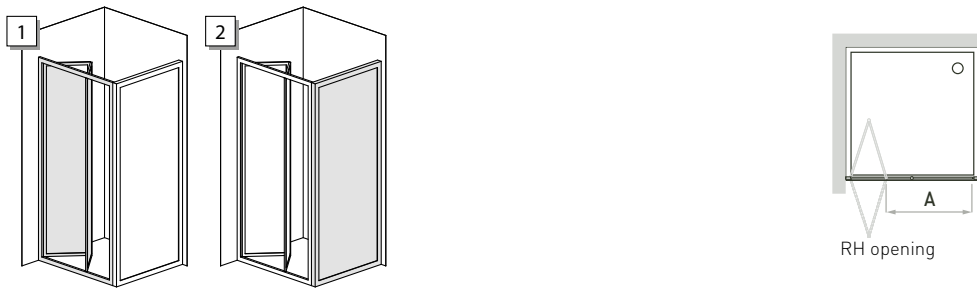

Shower enclosure with 1 LH folding door opening towards the left and one RH fixed element H.185 cm

METRON
Configuration No.

118

Door position and opening

Code 1	Code 2	Extension range (cm)	Side (cm)	Opening A (cm)
Available in Transparent glass and Plexiglas				
	32003193	20-26	25	
	32003195	26-32	30	
	32003197	32.5-38.5	35	
	32003199	38.5-44.5	40	
	32003201	44.5-50.5	47	
	32003203	46.5-52.5	50	
	32003205	52.5-58.5	55	
	32003207	62.5-68.5	65	
Available in all finishes				
	32003209	68-74	70	
	32003211	74-80	75	
	32003213	80-86	85	
	32003215	86-92	90	
32003180		64-70	65	41
32003182		70-76	75	47
32003184		76-82	80	52
32003186		82-88	85	59
32003188		88-94	90	65
32003190		94-100	95	71
32003192		100-106	100	77

ORDER ONE CODE PER SIDE