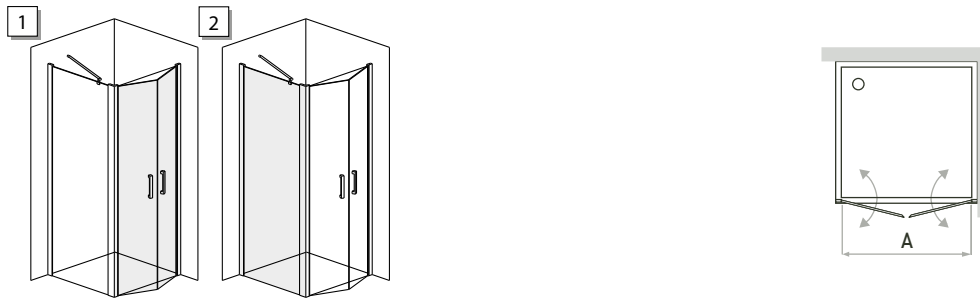

Door position and opening

Code 1	Code 2	Extension range (cm)	Side (cm)
Available in Transparent glass and Plexiglas			
	32003194	20-26	25
	32003196	26-32	30
	32003198	32.5-38.5	35
	32003200	38.5-44.5	40
	32003202	44.5-50.5	47
	32003204	46.5-52.5	50
	32003206	52.5-58.5	55
	32003208	62.5-68.5	65
	32003210	68-74	70
	32003212	74-80	75
	32003214	80-86	85
	32003216	86-92	90
32002873		58-64	60
32002874		64-70	65
32002875		70-76	75
32002876		76-82	80
32002877		82-88	85
32002878		88-94	90
32002879		94-100	95
32002880		100-106	105

ORDER ONE CODE PER SIDE