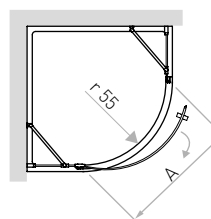

LH Opening

Code	Extension range (cm) for 80 cm tray	Extension range (cm) for 90 cm tray	Opening A (cm)
32004040	77.5 - 79.5		71
32004042		87.5 - 89.5	71

ORDER ONE CODE TO RECEIVE ENTIRE SHOWER ENCLOSURE