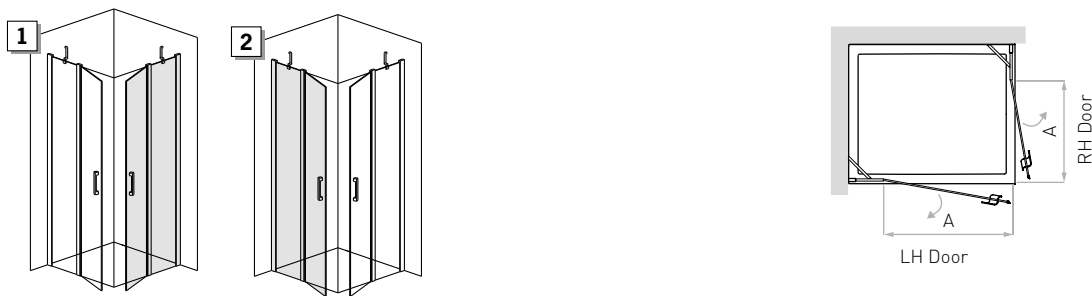

Door position and opening

Code 1	Code 2	Extension range (cm)	Side (cm)	Opening A (cm)
32002001	32002002	67-70	70	45
32002003	32002004	72-75	75	45
32002005	32002006	77-80	80	55
32002007	32002008	82-85	85	55
32002009	32002010	87-90	90	55
32002011	32002012	92-95	95	65
32002013	32002014	97-100	100	55
32002015	32002016	102-105	105	55
32002017	32002018	107-110	110	65
32002019	32002020	112-115	115	65
32002021	32002022	117-120	120	65

ORDER ONE CODE PER SIDE