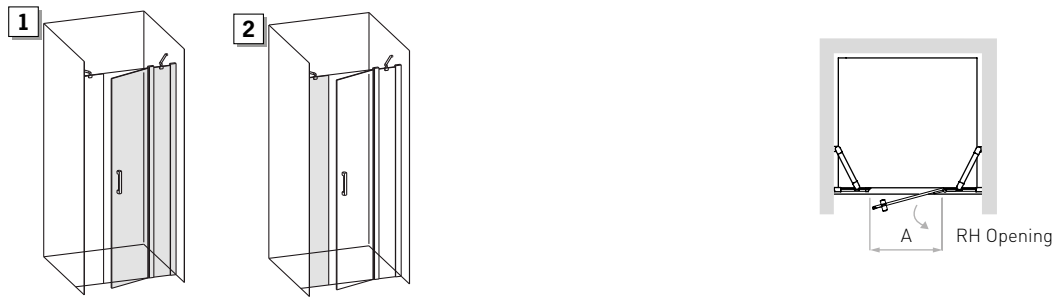

ORDER ONE CODE TO RECEIVE ENTIRE SHOWER ENCLOSURE

03.2018

Shower enclosure with RH hinged door with fixed element and LH fixed element H.195 cm

METRON
Configuration No.

049

Door position and opening

Code 1	Code 2	Extension range (cm)	Side (cm)	Opening A (cm)
32001045		65.5-67.5	65	42
32001047		70.5-72.5	70	44.5
32001049		75.5-77.5	75	47
32001051		80.5-82.5	80	49.5
32001053		85.5-87.5	85	52
32001055		90.5-92.5	90	57
32001057		95.5-97.5	95	57
32001059		100.5-102.5	100	62
32001061		105.5-107.5	105	62
32001063		110.5-112.5	110	67
32001065		115.5-117.5	115	67
	32001068	32.5-34.5	35	
	32001070	35-37	37.5	
	32001072	37.5-39.5	40	
	32001074	40-42	42.5	
	32001076	42.5-44.5	45	
	32001078	45-47	47.5	
	32001080	47.5-49.5	50	
	32001082	50-52	52.5	
	32001084	52.5-54.5	55	