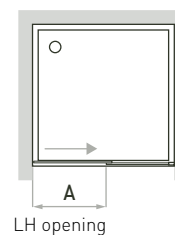

Shower enclosure with 1 RH sliding door H.185 cm

METRON
Configuration No.

061

Door position and opening

Code	Extension range (cm)	Side (cm)	Opening A (cm)
Available in Transparent glass and Plexiglas			
32003125	94-100	95	38
32003127	100-106	105	41
32003129	106-112	110	44
32003131	112-118	115	47
32003133	118-124	120	50
32003135	124-130	125	53
32003137	130-136	135	56
32003139	136-142	140	59