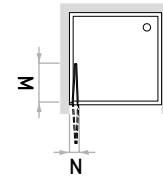

Chrome-finish non-drip edging kit

32003657

ORDER ONE CODE TO RECEIVE ENTIRE SHOWER ENCLOSURE

Door position and opening

LH opening

Code	Extension range (cm)	Side (cm)	Size (N)	Size (M)
Available in Transparent glass and Plexiglas				
32002971	68-73	70	10 cm	33 cm
32002973	73-78	75	10 cm	35 cm
32002975	78-83	80	10 cm	38 cm
32002977	83-88	85	10 cm	40 cm
32002979	88-93	90	10 cm	43 cm
Only available in Plexiglas				
32002981	93-98	95	10 cm	45 cm
32002983	98-103	100	10 cm	48 cm
32002985	103-108	105	10 cm	50 cm
32002987	108-113	110	10 cm	53 cm
32002989	113-118	115	10 cm	55 cm
32002991	118-123	120	10 cm	58 cm