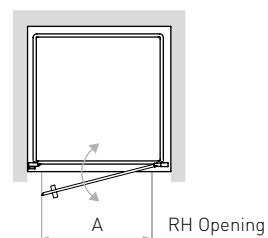

NICC

The photo is only representative of the shower enclosure - all other elements are purely decorative

03.2018

KODE

Shower enclosure with 1 RH hinged door H.200 cm

METRON
Configuration No.

043

Door position and opening