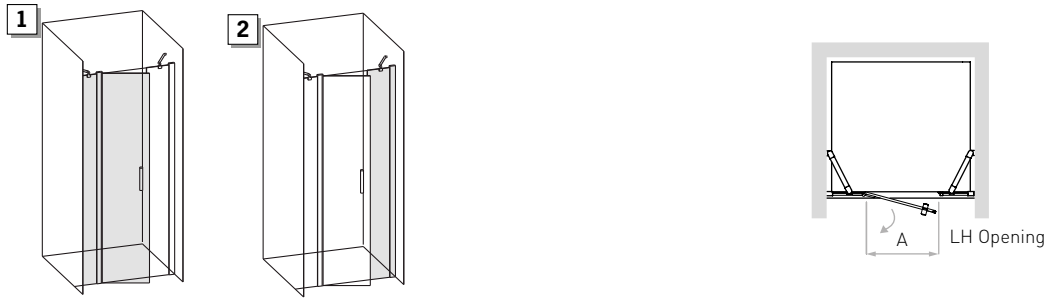

ORDER ONE CODE FOR THE DOOR WITH FIXED ELEMENT AND ONE CODE FOR THE FIXED ELEMENT

Shower enclosure with LH hinged door with fixed element and RH fixed element H.195 cm

METRON
Configuration No.

050

Door position and opening