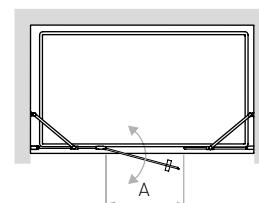

Shower enclosure with 1 LH hinged door and 2 fixed elements H.200 cm

METRON
Configuration No.

050

Door position and opening

LH Opening

Code	Extension range (cm)	Side	Opening A (cm)
32004142	97.5-101.5	100	48
32004144	102.5-106.5	105	53
32004146	107.5-111.5	110	58
32004148	112.5-116.5	115	53
32004150	117.5-121.5	120	58
32004152	122.5-126.5	125	63
32004154	127.5-131.5	130	58
32004156	132.5-136.5	135	63
32004158	137.5-141.5	140	68