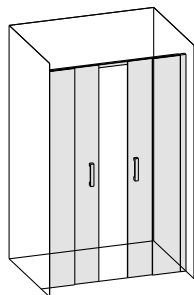

ORDER ONE CODE TO RECEIVE ENTIRE SHOWER ENCLOSURE

03.2018

JOY

Niche with sliding doors H.196 cm

The photo is only representative of the shower enclosure - all other elements are purely decorative

03.2018

Door position and opening