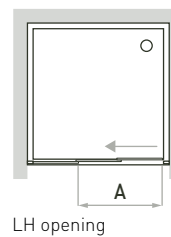

Door position and opening

Code	Extension range (cm)	Side (cm)	Opening A (cm)
Available in Transparent glass and Plexiglas			
32003142	70-76	75	38
32003144	76-82	80	42
32003146	82-88	85	46
32003148	88-94	90	50
32003150	94-100	95	54
32003152	100-106	105	58
32003154	106-112	110	62
32003156	112-118	115	66
32003158	118-124	120	70
32003160	124-130	125	74
32003162	130-136	135	78
32003164	136-142	140	82

ORDER ONE CODE TO RECEIVE ENTIRE SHOWER ENCLOSURE

03.2018