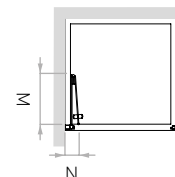

ORDER ONE CODE TO RECEIVE ENTIRE SHOWER ENCLOSURE

Door position and opening

LH Opening

Code	M	N	Extension range (cm)	Side (cm)	Opening A (cm)
32000944	25 cm	10 cm	58-61	60	50
32000946	27.5 cm	10 cm	60.5-63.5	62.5	52.5
32000948	27.5 cm	10 cm	63-66	65	55
32000950	30 cm	10 cm	65.5-68.5	67.5	57.5
32000952	30 cm	10 cm	68-71	70	60
32000954	32.5 cm	10 cm	70.5-73.5	72.5	62.5
32000956	32.5 cm	10 cm	73-76	75	65
32000958	35 cm	10 cm	75.5-78.5	77.5	67.5
32000960	35 cm	10 cm	78-81	80	70
32000962	37.5 cm	10 cm	80.5-83.5	82.5	72.5
32000964	37.5 cm	10 cm	83-86	85	75
32000966	40 cm	10 cm	85.5-88.5	87.5	77.5
32000968	40 cm	10 cm	88-91	90	80
32000970	42.5 cm	10 cm	90.5-93.5	92.5	82.5
32000972	42.5 cm	10 cm	93-96	95	85
32000974	45 cm	10 cm	95.5-98.5	97.5	87.5
32000976	45 cm	10 cm	98-101	100	90
32000978	47.5 cm	10 cm	100.5-103.5	102.5	92.5
32000980	47.5 cm	10 cm	103-106	105	95
32000982	50 cm	10 cm	105.5-108.5	107.5	97.5
32000984	50 cm	10 cm	108-111	110	100
32000986	52.5 cm	10 cm	110.5-113.5	112.5	102.5
32000988	52.5 cm	10 cm	113-116	115	105
32000990	55 cm	10 cm	115.5-118.5	117.5	107.5
32000992	55 cm	10 cm	118-121	120	110