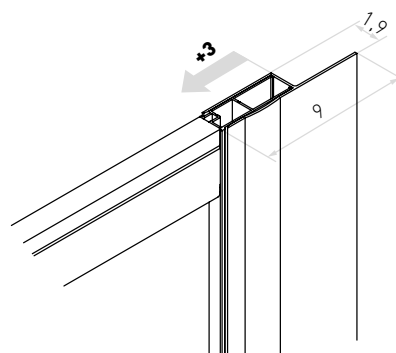

SPECIAL PROFILES

PROFILE WITH EXTENSION

PROFILE WITH SIDE ATTACHMENT

03.2018

RASTER

SCAVOLINI

TECHNICAL FEATURES

Shower wall with frame: H.185 cm