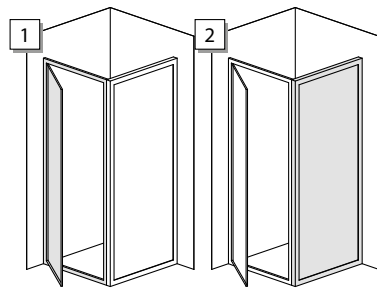

Shower enclosure with 1 LH hinged door opening towards the left and one RH fixed element H.185 cm

METRON
Configuration No.

110

Door position and opening

Code 1	Code 2	Extension range (cm)	Side (cm)	Opening A (cm)
Available in Transparent glass and Plexiglas				
	32003193	20-26	25	
	32003195	26-32	30	
	32003197	32.5-38.5	35	
	32003199	38.5-44.5	40	
	32003201	44.5-50.5	47	
	32003203	46.5-52.5	50	
	32003205	52.5-58.5	55	
	32003207	62.5-68.5	65	
	32003209	68-74	70	
	32003211	74-80	75	
	32003213	80-86	85	
	32003215	86-92	90	
32003166		64-70	65	52
32003168		70-76	75	58
32003170		76-82	80	64
32003172		82-88	85	70
32003174		88-94	90	76
32003176		94-100	95	82
32003178		100-106	100	88

ORDER ONE CODE PER SIDE

03.2018

SCAVOLINI

147