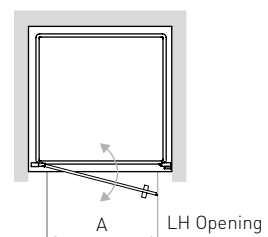

Shower enclosure with 1 LH hinged door H.200 cm

METRON
Configuration No.

044

Door position and opening

Code	Extension range (cm)	Side	Opening A (cm)
32004068	57.5-61	60	48
32004070	62.5-66	65	53
32004072	67.5-71	70	58
32004074	72.5-76	75	63
32004076	77.5-81	80	68
32004078	82.5-86	85	73
32004080	87.5-91	90	78
32004082	92.5-96	95	83
32004084	97.5-101	100	88

ORDER ONE CODE TO RECEIVE ENTIRE SHOWER ENCLOSURE