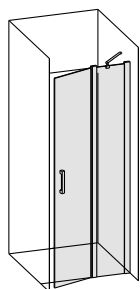

Door position and opening

Code	Extension range (cm)	Side	Opening A (cm)
32004085	77.5-81	80	48
32004087	82.5-86	85	53
32004089	87.5-91	90	53
32004091	92.5-96	95	58
32004093	97.5-101	100	58
32004095	102.5-106	105	63
32004097	107.5-111	110	63
32004099	112.5-116	115	68
32004101	117.5-121	120	68
32004103	122.5-126	125	73
32004105	127.5-131	130	73
32004107	132.5-136	135	78
32004109	137.5-141	140	78

ORDER ONE CODE TO RECEIVE ENTIRE SHOWER ENCLOSURE