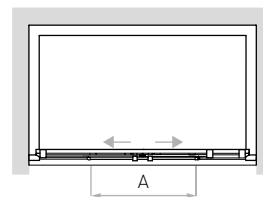

ORDER ONE CODE TO RECEIVE ENTIRE SHOWER ENCLOSURE

03.2018

JOY

Niche with sliding doors H.196 cm

The photo is only representative of the shower enclosure - all other elements are purely decorative

03.2018

Door position and opening