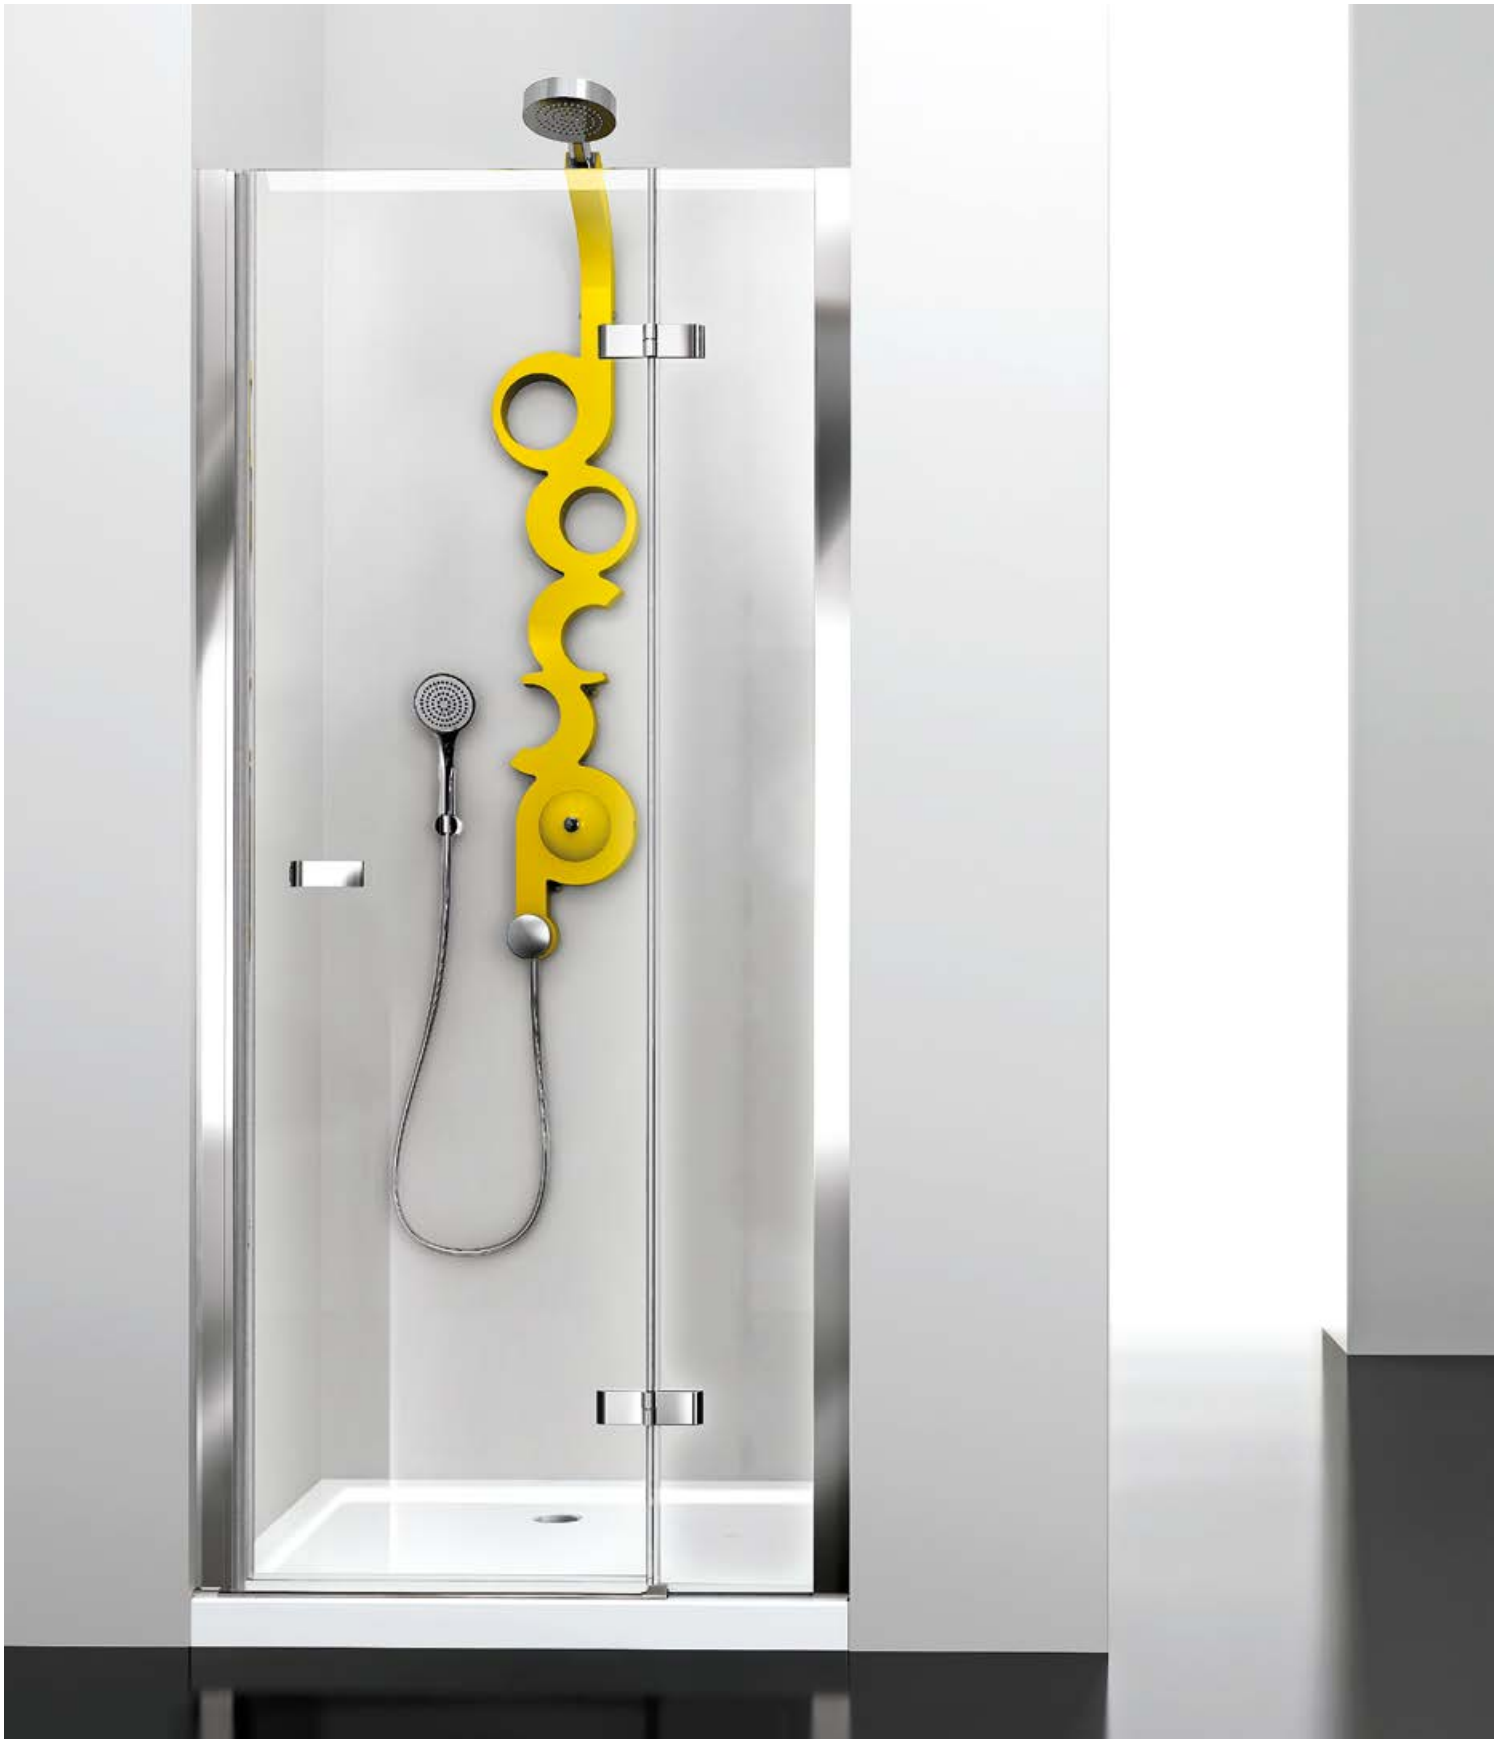

ORDER ONE CODE TO RECEIVE ENTIRE SHOWER ENCLOSURE

JOY
niche

JOY

Niche with hinged door H.196 cm

NICC

The photo is only representative of the shower enclosure - all other elements are purely decorative

03.2018