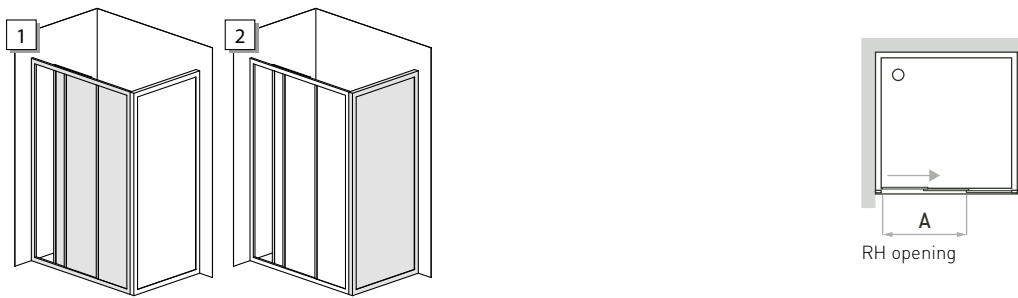

Shower enclosure with 2 RH sliding doors opening towards the right and one RH fixed element H.185 cm

METRON
Configuration No.

106

Door position and opening

Code 1	Code 2	Extension range (cm)	Side (cm)	Opening A (cm)
Available in Transparent glass and Plexiglas				
	32003193	20-26	25	
	32003195	26-32	30	
	32003197	32.5-38.5	35	
	32003199	38.5-44.5	40	
	32003201	44.5-50.5	47	
	32003203	46.5-52.5	50	
	32003205	52.5-58.5	55	
	32003207	62.5-68.5	65	
	32003209	68-74	70	
	32003211	74-80	75	
	32003213	80-86	85	
	32003215	86-92	90	
32003141		70-76	75	38
32003143		76-82	80	42
32003145		82-88	85	46
32003147		88-94	90	50
32003149		94-100	95	54
32003151		100-106	105	58
32003153		106-112	110	62
32003155		112-118	115	66
32003157		118-124	120	70
32003159		124-130	125	74
32003161		130-136	135	78
32003163		136-142	140	82

ORDER ONE CODE PER SIDE