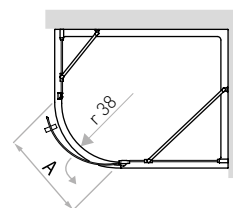

ORDER ONE CODE TO RECEIVE ENTIRE SHOWER ENCLOSURE

Shower enclosure with 1 RH hinged door and fixed elements H.200 cm

METRON
Configuration No.

041

Door position and opening

Adaptable for trays with a radius of 38 cm