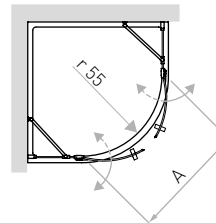

Door position and opening

Adaptable for trays with a radius of 55 cm

Code	Extension range (cm) for 80 cm tray	Extension range (cm) for 90 cm tray	Extension range (cm) for 100 cm tray	Opening A (cm)
32001429	77.5 - 79.5 r 55			80
32001430		87.5 - 89.5 r 55		80
32001431			97.5 - 99.5 r 55	80

ORDER ONE CODE TO RECEIVE ENTIRE SHOWER ENCLOSURE