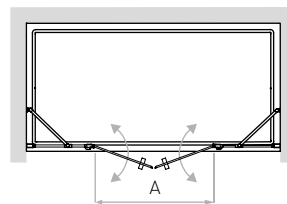

Door position and opening

Code	Extension range (cm)	Side	Opening A (cm)
32004176	137.5-141.5	140	65
32004177	142.5-146.5	145	70
32004178	147.5-151.5	150	75
32004179	152.5-156.5	155	70
32004180	157.5-161.5	160	75
32004181	162.5-166.5	165	80
32004182	167.5-171.5	170	75
32004183	172.5-176.5	175	80
32004184	177.5-181.5	180	85

ORDER ONE CODE TO RECEIVE ENTIRE SHOWER ENCLOSURE

03.2018