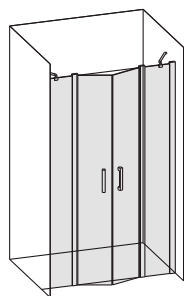

Door position and opening

Code	Extension range (cm)	Side (cm)	Opening A (cm)
32001432	116-120	120	70
32001433	121-125	125	70
32001434	126-130	130	75
32001435	131-135	135	75
32001436	136-140	140	80
32001437	141-145	145	80
32001438	146-150	150	85
32001439	151-155	155	85
32001440	156-160	160	90
32001441	161-165	165	90
32001442	166-170	170	95
32001443	171-175	175	95
32001444	176-180	180	100

ORDER ONE CODE TO RECEIVE ENTIRE SHOWER ENCLOSURE