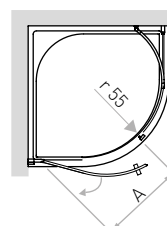

LH Opening

Code	Extension range (cm) for 80 cm tray	Extension range (cm) for 90 cm tray	Opening A (cm)
32004036	77.5 - 79.5		56
32004038		87.5 - 89.5	66

ORDER ONE CODE TO RECEIVE ENTIRE SHOWER ENCLOSURE