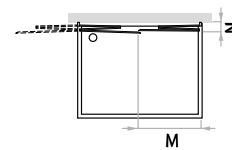

Door position and opening

Code	Shower tray size (cm)	Size (N)	Size (M)
Only available in Plexiglas			
32003255	70x70	12 cm	35 cm
32003256	75x75	12 cm	38 cm
32003257	80x80	12 cm	40 cm
32003258	85x85	12 cm	43 cm
32003259	90x90	12 cm	45 cm
32003260	70x90	12 cm	45 cm

Chrome-finish non-drip edging kit

32003658

The shower wall with stacked doors also includes an additional handle

ORDER ONE CODE TO RECEIVE ENTIRE SHOWER ENCLOSURE

03.2018