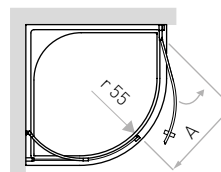

Shower enclosure with 1 RH hinged door and 1 LH fixed side H.200 cm

METRON
Configuration No.

035

Door position and opening

Adaptable for trays with a radius of 55 cm

RH Opening

Code	Extension range (cm) for 80 cm tray	Extension range (cm) for 90 cm tray	Opening A (cm)
32004035	77.5 - 79.5		56
32004037		87.5 - 89.5	66

Shower enclosure with 1 LH hinged door and 1 RH fixed side H.200 cm

METRON
Configuration No.

036

Door position and opening

Adaptable for trays with a radius of 55 cm