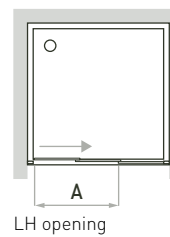

Door position and opening

Code	Extension range (cm)		Opening A (cm)
Available in Transparent glass and Plexiglas			
32003141	70-76	75	38
32003143	76-82	80	42
32003145	82-88	85	46
32003147	88-94	90	50
32003149	94-100	95	54
32003151	100-106	105	58
32003153	106-112	110	62
32003155	112-118	115	66
32003157	118-124	120	70
32003159	124-130	125	74
32003161	130-136	135	78
32003163	136-142	140	82

ORDER ONE CODE TO RECEIVE ENTIRE SHOWER ENCLOSURE