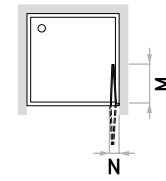

Chrome-finish non-drip edging kit

32003657

ORDER ONE CODE TO RECEIVE ENTIRE SHOWER ENCLOSURE

03.2018

Door position and opening

RH opening

Code	Extension range (cm)	Side (cm)	Size (N)	Size (M)
Available in Transparent glass and Plexiglas				
32003233	68-73	70	10 cm	33 cm
32003235	73-78	75	10 cm	35 cm
32003237	78-83	80	10 cm	38 cm
32003239	83-88	85	10 cm	40 cm
32003241	88-93	90	10 cm	43 cm
Only available in Plexiglas				
32003243	93-98	95	10 cm	45 cm
32003245	98-103	100	10 cm	48 cm
32003247	103-108	105	10 cm	50 cm
32003249	108-113	110	10 cm	53 cm
32003251	113-118	115	10 cm	55 cm
32003253	118-123	120	10 cm	58 cm