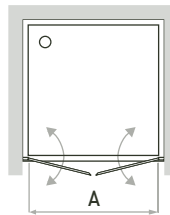

Door position and opening

Code	Extension range (cm)	Side (cm)	Opening A (cm)
Available in Transparent glass and Plexiglas			
32002873	58-64	60	44
32002874	64-70	65	50
32002875	70-76	75	56
32002876	76-82	80	62
32002877	82-88	85	68
32002878	88-94	90	74
32002879	94-100	95	80
32002880	100-106	105	86

ORDER ONE CODE PER SIDE