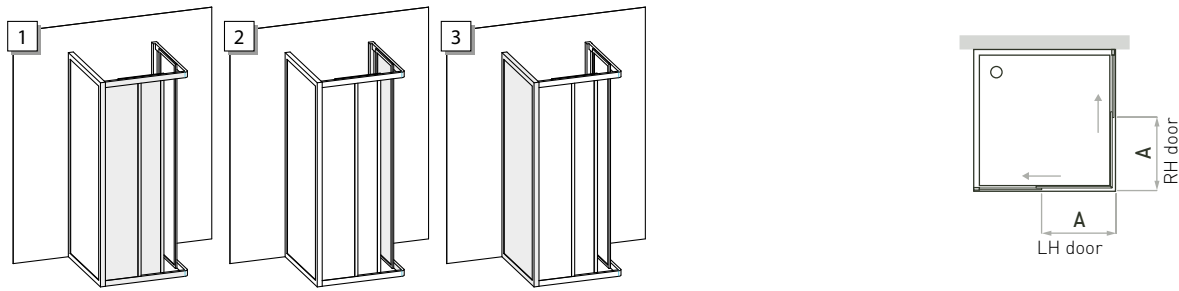

Door position and opening

Code 1	Code 2	Code 3	Extension range (cm)	Side (cm)	Opening A (cm)
Available in Transparent glass and Plexiglas					
		32003194	20-26	25	
		32003196	26-32	30	
		32003198	32.5-38.5	35	
		32003200	38.5-44.5	40	
		32003202	44.5-50.5	47	
		32003204	46.5-52.5	50	
		32003206	52.5-58.5	55	
		32003208	62.5-68.5	65	
Available in all finishes					
		32003210	68-74	70	
		32003212	74-80	75	
		32003214	80-86	85	
		32003216	86-92	90	
Available in Transparent glass and Plexiglas					
32003087		32003086	65-68	65	27
Available in all finishes					
32003089	32003088		68-71	70	29
32003091	32003090		72-75	75	31
32003093	32003092		76-79	78	33
32003095	32003094		80-83	80	35
32003097	32003096		84-87	85	37
32003099	32003098		88-91	90	39
32003101	32003100		96-99	98	43
32003103	32003102		116-119	118	53

ORDER ONE CODE PER SIDE

03.2018