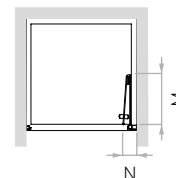

Door position and opening

Code	M	N	Extension range (cm)	Side (cm)	Opening A (cm)
32000943	25 cm	10 cm	58-61	60	50
32000945	27.5 cm	10 cm	60.5-63.5	62.5	52.5
32000947	27.5 cm	10 cm	63-66	65	55
32000949	30 cm	10 cm	65.5-68.5	67.5	57.5
32000951	30 cm	10 cm	68-71	70	60
32000953	32.5 cm	10 cm	70.5-73.5	72.5	62.5
32000955	32.5 cm	10 cm	73-76	75	65
32000957	35 cm	10 cm	75.5-78.5	77.5	67.5
32000959	35 cm	10 cm	78-81	80	70
32000961	37.5 cm	10 cm	80.5-83.5	82.5	72.5
32000963	37.5 cm	10 cm	83-86	85	75
32000965	40 cm	10 cm	85.5-88.5	87.5	77.5
32000967	40 cm	10 cm	88-91	90	80
32000969	42.5 cm	10 cm	90.5-93.5	92.5	82.5
32000971	42.5 cm	10 cm	93-96	95	85
32000973	45 cm	10 cm	95.5-98.5	97.5	87.5
32000975	45 cm	10 cm	98-101	100	90
32000977	47.5 cm	10 cm	100.5-103.5	102.5	92.5
32000979	47.5 cm	10 cm	103-106	105	95
32000981	50 cm	10 cm	105.5-108.5	107.5	97.5
32000983	50 cm	10 cm	108-111	110	100
32000985	52.5 cm	10 cm	110.5-113.5	112.5	102.5
32000987	52.5 cm	10 cm	113-116	115	105
32000989	55 cm	10 cm	115.5-118.5	117.5	107.5
32000991	55 cm	10 cm	118-121	120	110

ORDER ONE CODE TO RECEIVE ENTIRE SHOWER ENCLOSURE