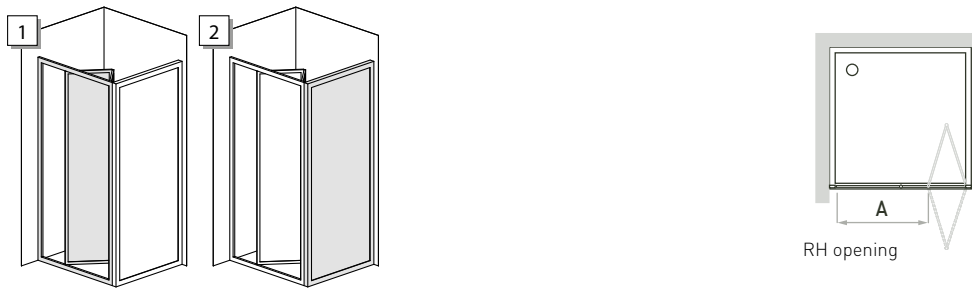

ORDER ONE CODE PER SIDE

03.2018

Shower enclosure with 1 LH folding door opening towards the right and one RH fixed element H.185 cm

METRON
Configuration No.

120

Door position and opening

Code 1	Code 2	Extension range (cm)	Side (cm)	Opening A (cm)
Available in Transparent glass and Plexiglas				
	32003193	20-26	25	
	32003195	26-32	30	
	32003197	32.5-38.5	35	
	32003199	38.5-44.5	40	
	32003201	44.5-50.5	47	
	32003203	46.5-52.5	50	
	32003205	52.5-58.5	55	
	32003207	62.5-68.5	65	
Available in all finishes				
	32003209	68-74	70	
	32003211	74-80	75	
	32003213	80-86	85	
	32003215	86-92	90	
32003179		64-70	65	41
32003181		70-76	75	47
32003183		76-82	80	52
32003185		82-88	85	59
32003187		88-94	90	65
32003189		94-100	95	71
32003191		100-106	100	77