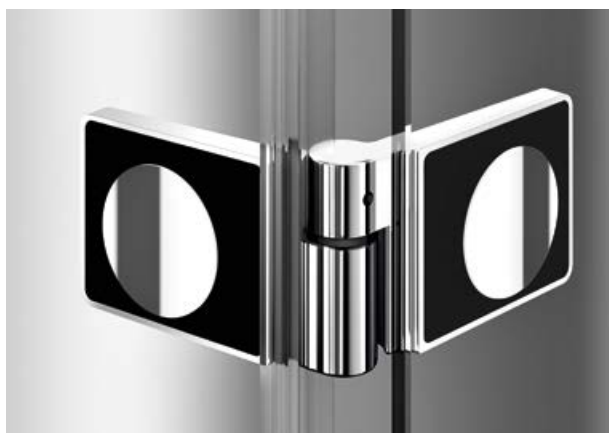

In polished chrome-finish metal

SPECIAL PROFILES: EXTENSION, SIDE ATTACHMENT

HINGES

In polished chrome-finish metal

Flush with the glass inside the enclosure

180° opening door

OPTIONAL

Glass door protection treatment