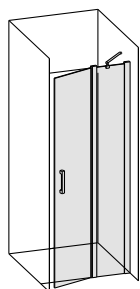

Shower enclosure with 1 RH hinged door and fixed element H.196 cm

METRON
Configuration No.

045

Door position and opening

Code	Extension range (cm)	Side (cm)	Opening A (cm)
32002063	73.5-78	75	45
32002065	78.5-83	80	45
32002067	83.5-88	85	55
32002069	88.5-93	90	55
32002071	93.5-98	95	55
32002073	98.5-103	100	65
32002075	103.5-108	105	65
32002077	108.5-113	110	55
32002079	113.5-118	115	65
32002081	118.5-123	120	65
32002083	123.5-128	125	65