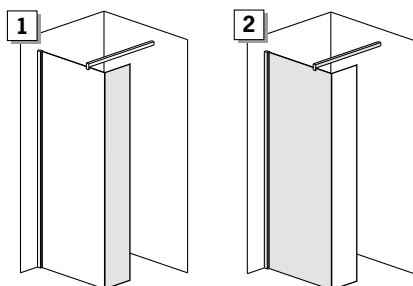

Door position and opening

Code 1	Code 2	Extension range (cm)	Tray (cm)
32004665		40	
	32004700	67.5-69.5	70
	32004702	77.5-79.5	80
	32004704	87.5-89.5	90
	32004706	97.5-99.5	100
	32004708	117.5-119.5	120
	32004710	137.5-139.5	140

*50° adjustment possible

Door position and opening