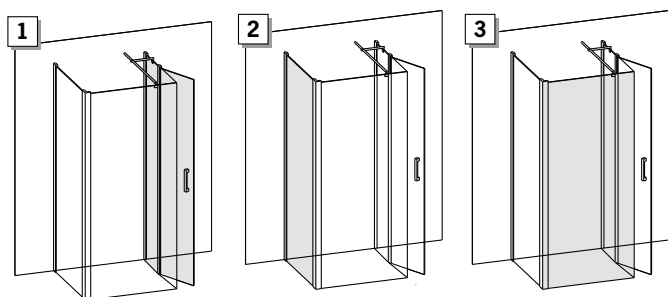

Door position and opening

Code 1	Code 2	Code 3	Side	Extension range	Opening A (cm)
32003788			70	67.5-70.5	45
32003790			75	72.5-75.5	45
32003792			80	77.5-80.5	55
32003794			90	87.5-90.5	55
32003796			100	97.5-100.5	55
		32001898	80	77-79	
		32001899	90	87-89	
		32001900	100	97-99	
		32001901	120	117-119	
		32001902	140	137-139	
		32001903	160	157-159	
		32003777	170	168-169.5	
	32003779		70	67.5-70.5	
	32003781		75	72.5-75.5	
	32003783		80	77.5-80.5	
	32003785		90	87.5-90.5	
	32003787		100	97.5-100.5	

ORDER ONE CODE PER SIDE