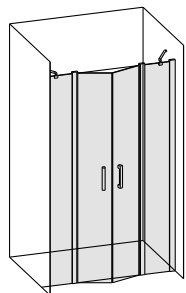

Door position and opening

Code	Extension range (cm)	Side	Opening A (cm)
32004176	137.5-141.5	140	65
32004177	142.5-146.5	145	70
32004178	147.5-151.5	150	75
32004179	152.5-156.5	155	70
32004180	157.5-161.5	160	75
32004181	162.5-166.5	165	80
32004182	167.5-171.5	170	75
32004183	172.5-176.5	175	80
32004184	177.5-181.5	180	85

ORDER ONE CODE TO RECEIVE ENTIRE SHOWER ENCLOSURE

03.2018