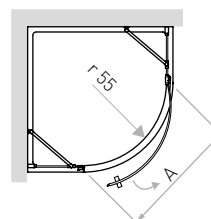

Shower enclosure with 1 RH hinged door and fixed elements H.200 cm

METRON
Configuration No.

037

Door position and opening

Adaptable for trays with a radius of 55 cm

RH Opening

Code	Extension range (cm) for 80 cm tray	Extension range (cm) for 90 cm tray	Opening A (cm)
32004039	77.5 - 79.5		71
32004041		87.5 - 89.5	71

Shower enclosure with 1 LH hinged door and fixed elements H.200 cm

METRON
Configuration No.

038

Door position and opening

Adaptable for trays with a radius of 55 cm