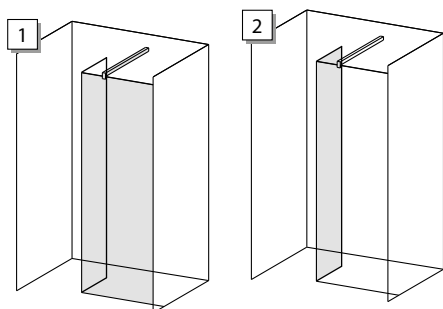

Code 1	Code 2	Extension range (cm)	Tray
32004701		67.5-69.5	70
32004703		77.5-79.5	80
32004705		87.5-89.5	90
32004707		97.5-99.5	100
32004709		117.5-119.5	120
32004711		137.5-139.5	140
	32004666	40	

ORDER ONE CODE PER SIDE

03.2018

KODE