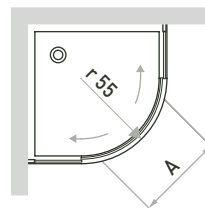

Door position and opening

Code	Extension range (cm) for 80 cm tray	Extension range (cm) for 90 cm tray	Extension range (cm) for 75 cm tray	Opening A (cm)
Available in Transparent glass and Plexiglas				
32003114 *	77-80			44.5
32003115 *		87-90		54.5
32003116 **			72-75	40.5

*Adaptable for trays with a radius of 55 cm

**Adaptable for trays with a radius of 38 cm

ORDER ONE CODE TO RECEIVE ENTIRE SHOWER ENCLOSURE