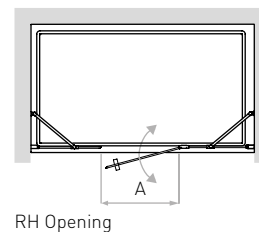

Shower enclosure with 1 RH hinged door and 2 fixed elements H.200 cm

METRON
Configuration No.

049

Door position and opening

RH Opening

Code	Extension range (cm)	Side	Opening A (cm)
32004141	97.5-101.5	100	48
32004143	102.5-106.5	105	53
32004145	107.5-111.5	110	58
32004147	112.5-116.5	115	53
32004149	117.5-121.5	120	58
32004151	122.5-126.5	125	63
32004153	127.5-131.5	130	58
32004155	132.5-136.5	135	63
32004157	137.5-141.5	140	68