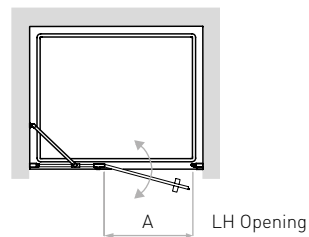

Door position and opening

Code	Extension range (cm)	Side	Opening A (cm)
32004086	77.5-81	80	48
32004088	82.5-86	85	53
32004090	87.5-91	90	53
32004092	92.5-96	95	58
32004094	97.5-101	100	58
32004096	102.5-106	105	63
32004098	107.5-111	110	63
32004100	112.5-116	115	68
32004102	117.5-121	120	68
32004104	122.5-126	125	73
32004106	127.5-131	130	73
32004108	132.5-136	135	78
32004110	137.5-141	140	78

ORDER ONE CODE TO RECEIVE ENTIRE SHOWER ENCLOSURE

03.2018

KODE