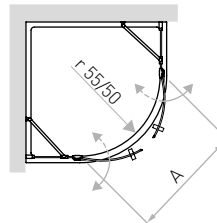

Door position and opening

Adaptable for trays with a radius of 55 cm

Code	Extension range (cm) for 80 cm tray	Extension range (cm) for 90 cm tray	Opening A (cm)
32004031	77.5 - 79.5 r 50		65
32004032		87.5 - 89.5 r 50	65
32004033	77.5 - 79.5 r 55		70
32004034		87.5 - 89.5 r 55	70

ORDER ONE CODE TO RECEIVE ENTIRE SHOWER ENCLOSURE