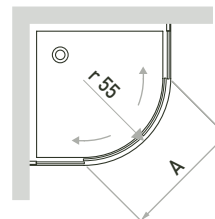

Door position and opening

Adaptable for trays with a radius of 55 cm

Code	Extension range (cm) for 80 cm tray	Extension range (cm) for 90 cm tray	Opening A (cm)
32003084	77-79.5 cm		46
32003085		87-89.5 cm	58

ORDER ONE CODE TO RECEIVE ENTIRE SHOWER ENCLOSURE