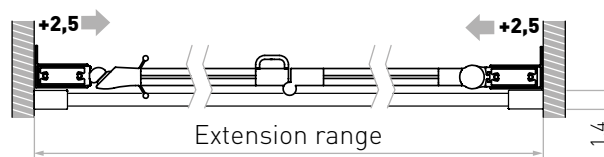

STANDARD EXTENSION RANGE

SIZE WITH NON-DRIP EDGING