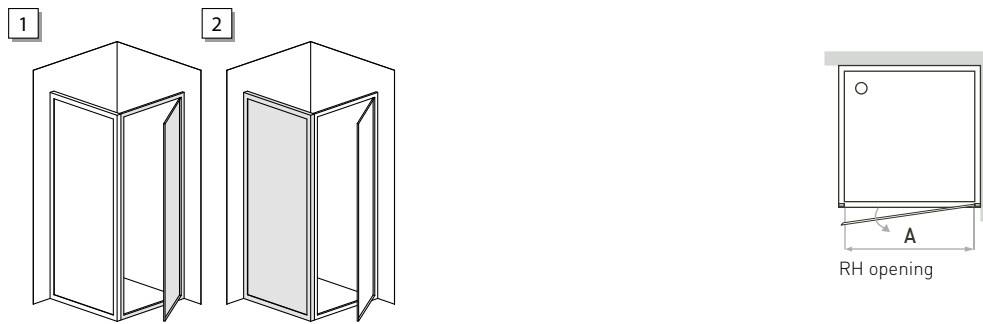

Shower enclosure with 1 RH hinged door opening towards the right and one LH fixed element H.185 cm

METRON
Configuration No.

109

Door position and opening

Code 1	Code 2	Extension range (cm)	Side (cm)	Opening A (cm)
Available in Transparent glass and Plexiglas				
	32003194	20-26	25	
	32003196	26-32	30	
	32003198	32.5-38.5	35	
	32003200	38.5-44.5	40	
	32003202	44.5-50.5	47	
	32003204	46.5-52.5	50	
	32003206	52.5-58.5	55	
	32003208	62.5-68.5	65	
	32003210	68-74	70	
	32003212	74-80	75	
	32003214	80-86	85	
	32003216	86-92	90	
32003165		64-70	65	52
32003167		70-76	75	58
32003169		76-82	80	64
32003171		82-88	85	70
32003173		88-94	90	76
32003175		94-100	95	82
32003177		100-106	100	88

ORDER ONE CODE PER SIDE