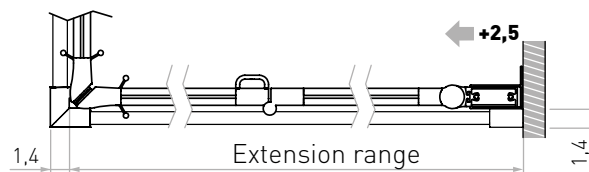

STANDARD EXTENSION RANGE

SIZE WITH NON-DRIP EDGING