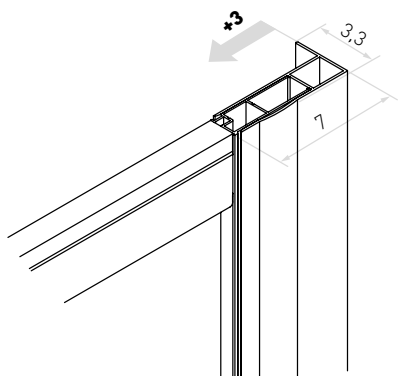

SPECIAL PROFILES

PROFILE WITH EXTENSION

PROFILE WITH SIDE ATTACHMENT

03.2018

RASTER

SCAVOLINI

TECHNICAL FEATURES

Shower wall with frame: H.185 cm