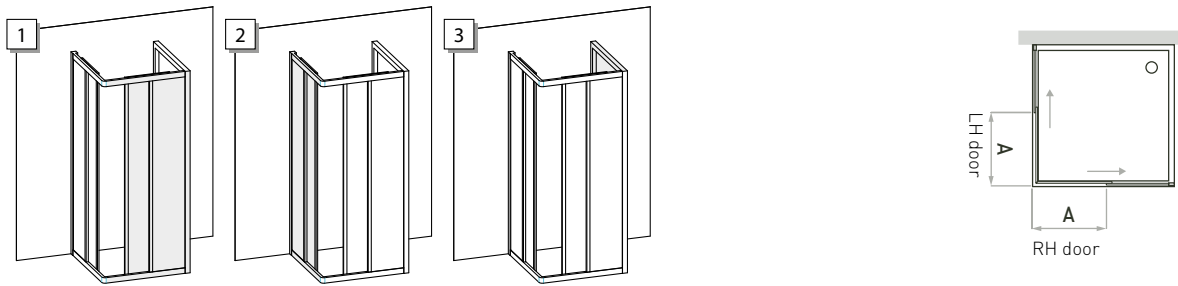

Door position and opening

Code 1	Code 2	Code 3	Extension range (cm)	Side (cm)	Opening A (cm)
Available in Transparent glass and Plexiglas					
		32003193	20-26	25	
		32003195	26-32	30	
		32003197	32.5-38.5	35	
		32003199	38.5-44.5	40	
		32003201	44.5-50.5	47	
		32003203	46.5-52.5	50	
		32003205	52.5-58.5	55	
		32003207	62.5-68.5	65	
Available in all finishes					
		32003209	68-74	70	
		32003211	74-80	75	
		32003213	80-86	85	
		32003215	86-92	90	
Available in Transparent glass and Plexiglas					
32003086	32003087		65-68	27	
Available in all finishes					
32003088	32003089		68-71	70	29
32003090	32003091		72-75	75	31
32003092	32003093		76-79	78	33
32003094	32003095		80-83	80	35
32003096	32003097		84-87	85	37
32003098	32003099		88-91	90	39
32003100	32003101		96-99	98	43
32003102	32003103		116-119	118	53

ORDER ONE CODE PER SIDE