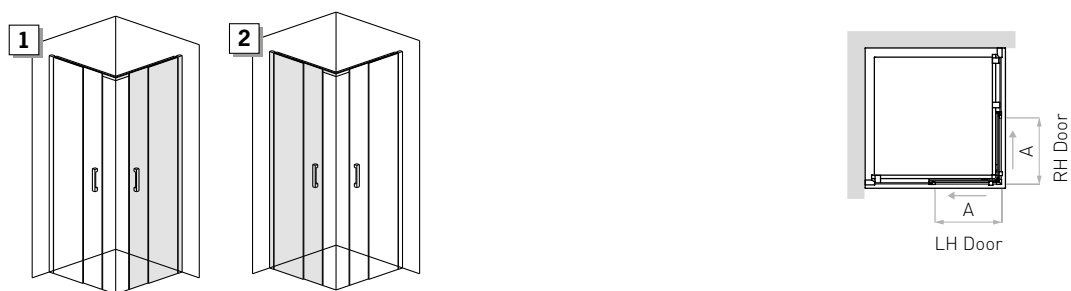

ORDER ONE CODE PER SIDE

03.2018

JOY

Square-rectangular corner with sliding doors H.196 cm

The photo is only representative of the shower enclosure - all other elements are purely decorative

03.2018

JOY

Door position and opening