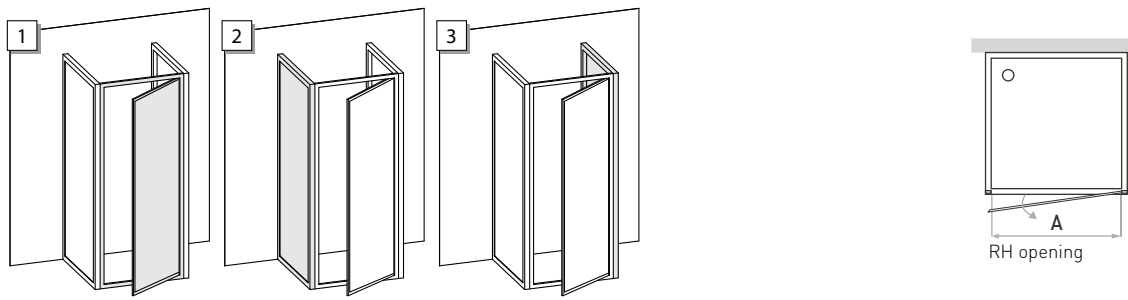

Door position and opening

Code 1	Code 2	Code 3	Extension range (cm)	Side (cm)	Opening A (cm)
Available in Transparent glass and Plexiglas					
	32003194	32003193	20-26	25	
	32003196	32003195	26-32	30	
	32003198	32003197	32.5-38.5	35	
	32003200	32003199	38.5-44.5	40	
	32003202	32003201	44.5-50.5	47	
	32003204	32003203	46.5-52.5	50	
	32003206	32003205	52.5-58.5	55	
	32003208	32003207	62.5-68.5	65	
	32003210	32003209	68-74	70	
	32003212	32003211	74-80	75	
	32003214	32003213	80-86	85	
	32003216	32003215	86-92	90	
32003165			64-70	65	52
32003167			70-76	75	58
32003169			76-82	80	64
32003171			82-88	85	70
32003173			88-94	90	76
32003175			94-100	95	82
32003177			100-106	100	88

ORDER ONE CODE PER SIDE