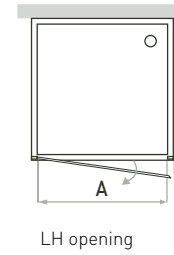

Shower enclosure with 1 RH hinged door opening towards the left and one LH fixed element H.185 cm

METRON
Configuration No.

111

Door position and opening

Code 1	Code 2	Extension range (cm)	Side (cm)	Opening A (cm)
Available in Transparent glass and Plexiglas				
	32003194	20-26	25	
	32003196	26-32	30	
	32003198	32.5-38.5	35	
	32003200	38.5-44.5	40	
	32003202	44.5-50.5	47	
	32003204	46.5-52.5	50	
	32003206	52.5-58.5	55	
	32003208	62.5-68.5	65	
	32003210	68-74	70	
	32003212	74-80	75	
	32003214	80-86	85	
	32003216	86-92	90	
32003166		64-70	65	52
32003168		70-76	75	58
32003170		76-82	80	64
32003172		82-88	85	70
32003174		88-94	90	76
32003176		94-100	95	82
32003178		100-106	100	88

ORDER ONE CODE PER SIDE