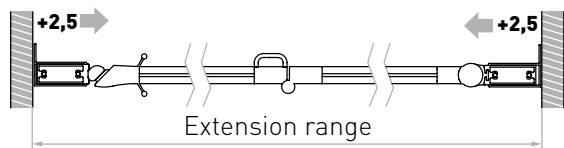

STANDARD EXTENSION RANGE

SIZE WITH NON-DRIP EDGING