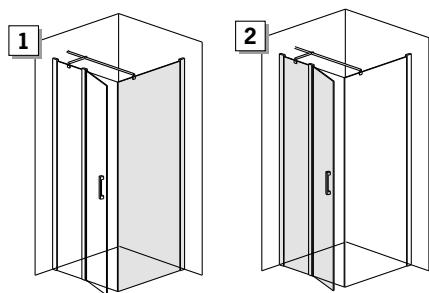

Door position and opening

Code 1	Code 2	Extension range (cm)	Side (cm)	Opening A (cm)
32003663		67-70	70	
32003665		72-75	75	
32003667		77-80	80	
32003669		87-90	90	
32003671		97-100	100	
32003673		117-120	120	
32003675		137-140	140	
32003677		157-160	160	
32003679		167-170	170	
	32002024	67-70	70	45
	32002026	72-75	75	45
	32002028	77-80	80	55
	32002030	82-85	85	55
	32002032	87-90	90	55
	32002034	92-95	95	55
	32002036	97-100	100	65
	32002038	102-105	105	65
	32002040	107-110	110	65
	32002042	112-115	115	65
	32002044	117-120	120	65

ORDER ONE CODE PER SIDE

11.2018