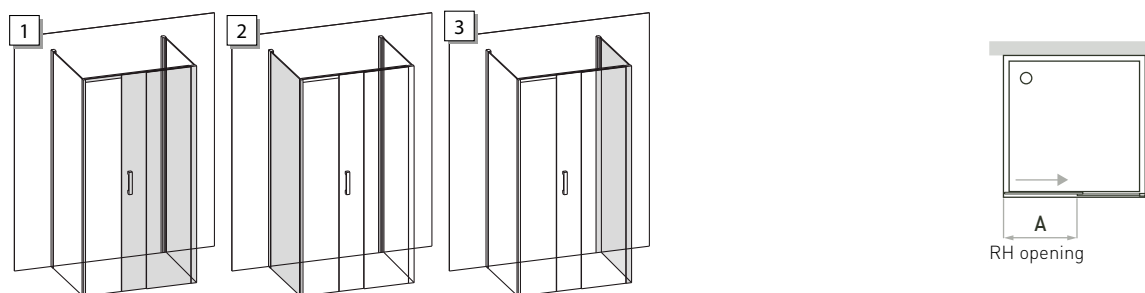

Door position and opening

Code 1	Code 2	Code 3	Extension range (cm)	Side (cm)	Opening A (cm)
Available in Transparent glass and Plexiglas					
	32003194	32003193	20-26	25	
	32003196	32003195	26-32	30	
	32003198	32003197	32.5-38.5	35	
	32003200	32003199	38.5-44.5	40	
	32003202	32003201	44.5-50.5	47	
	32003204	32003203	46.5-52.5	50	
	32003206	32003205	52.5-58.5	55	
	32003208	32003207	62.5-68.5	65	
	32003210	32003209	68-74	70	
	32003212	32003211	74-80	75	
	32003214	32003213	80-86	85	
	32003216	32003215	86-92	90	
32003125			94-100	95	44
32003127			100-106	105	50
32003129			106-112	110	56
32003131			112-118	115	62
32003133			118-124	120	68
32003135			124-130	125	74
32003137			130-136	135	80
32003139			136-142	140	86

ORDER ONE CODE PER SIDE

03.2018