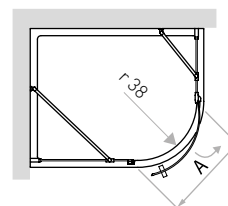

Shower enclosure with 1 RH hinged door and fixed elements H.200 cm

METRON
Configuration No.

039

Door position and opening

Adaptable for trays with a radius of 38 cm

RH Opening

LH installation

Code	Extension range (cm)	Tray	Opening A (cm)
32004043	87.5-89.5x67.5-69.5	70x90	46
32004047	89.5-91.5x69.5-71.5	72x90	46
32004051	92.5-94.5x72.5-74.5	75x95	46
32004055	97.5-99.5-77.5x79.5	80x100	46
32004059	117.5-119.5x77.5-79.5	80x120	46
32004063	117.5-119.5x77.5-79.5	90x120	46

Shower enclosure with 1 LH hinged door and fixed elements H.200 cm

METRON
Configuration No.

040

Door position and opening

Adaptable for trays with a radius of 38 cm